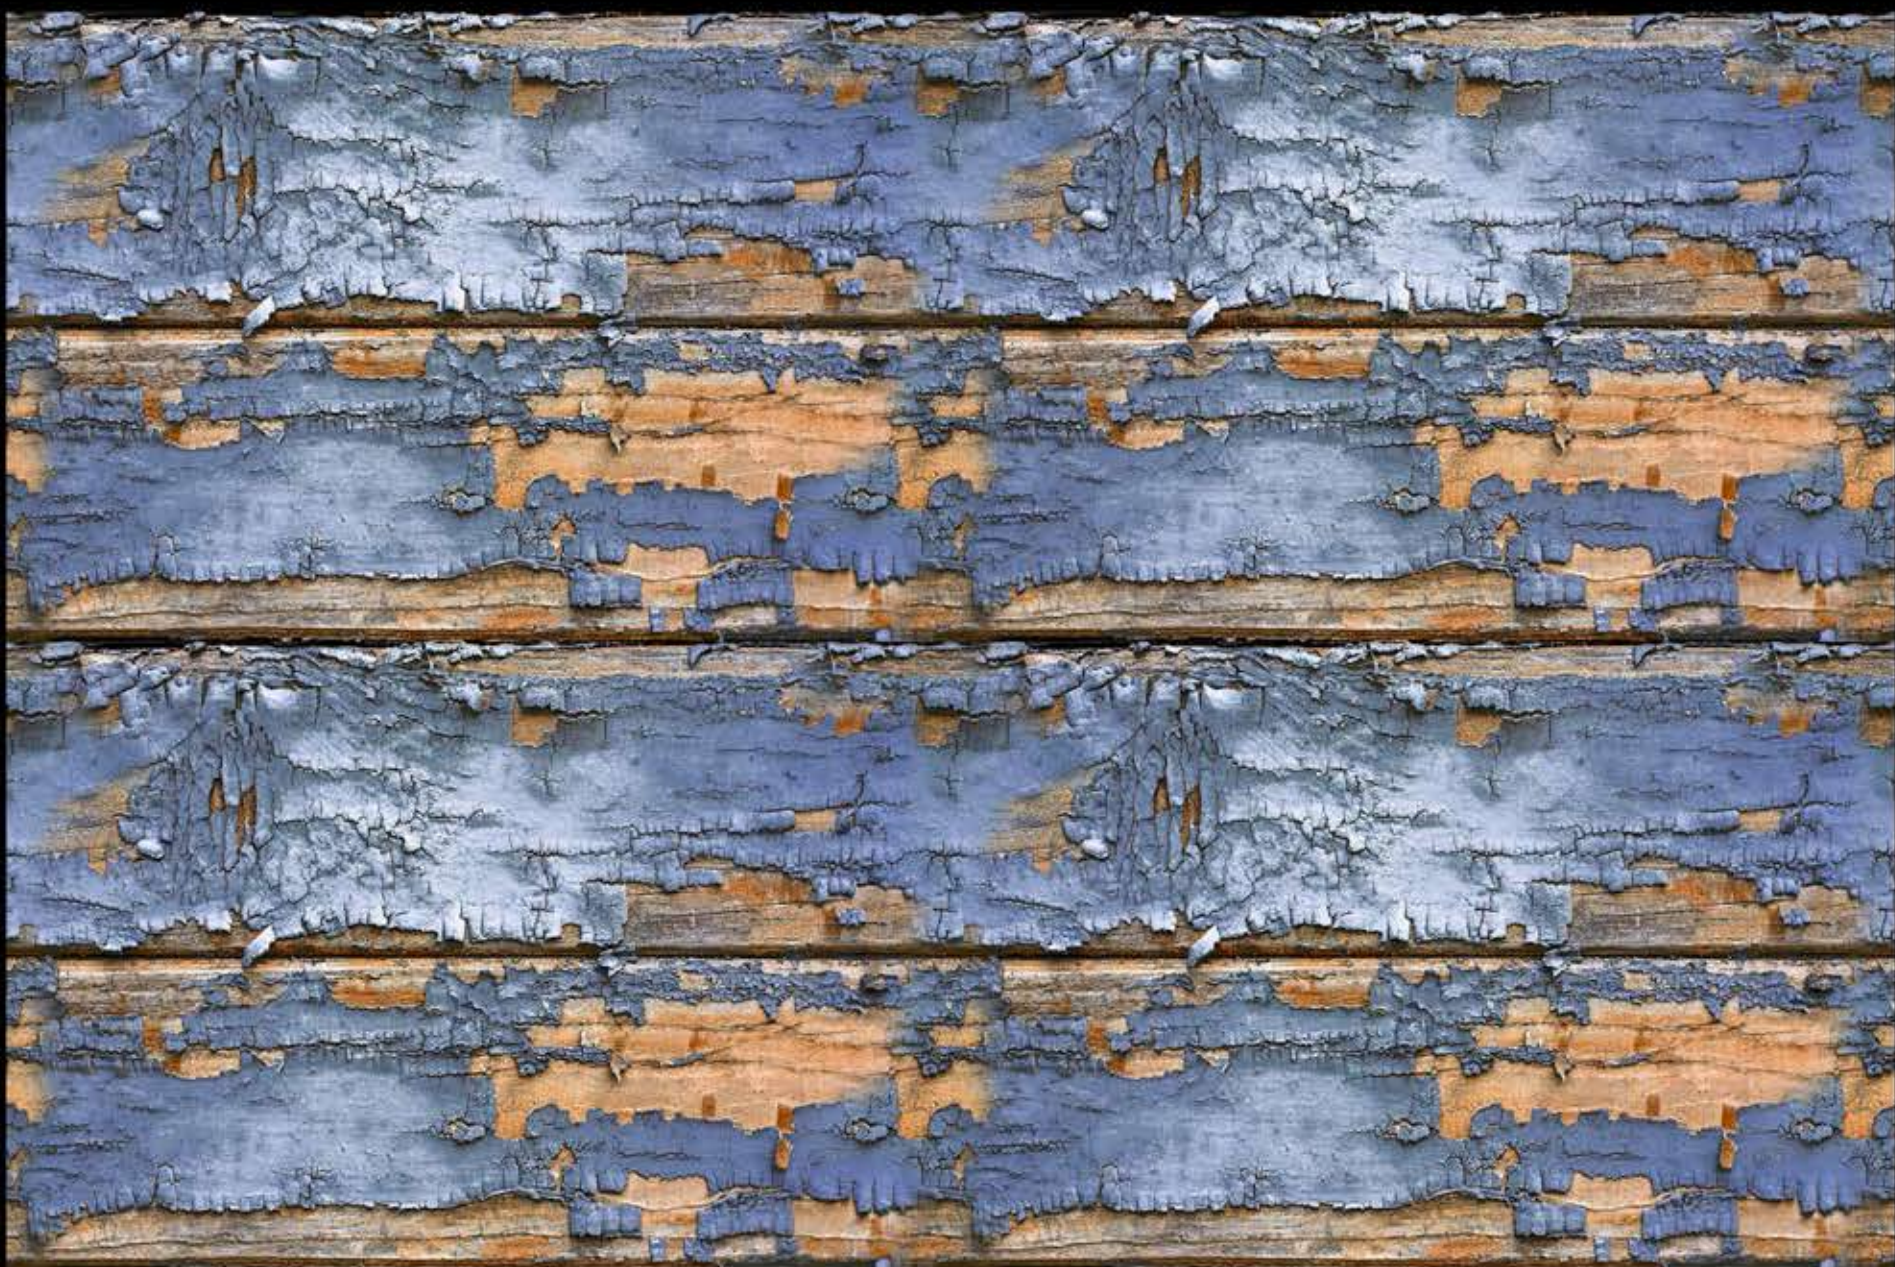

AMROCK
CERAMICA

450X300 mm Tiles Glossy Elevation Series

10018 G