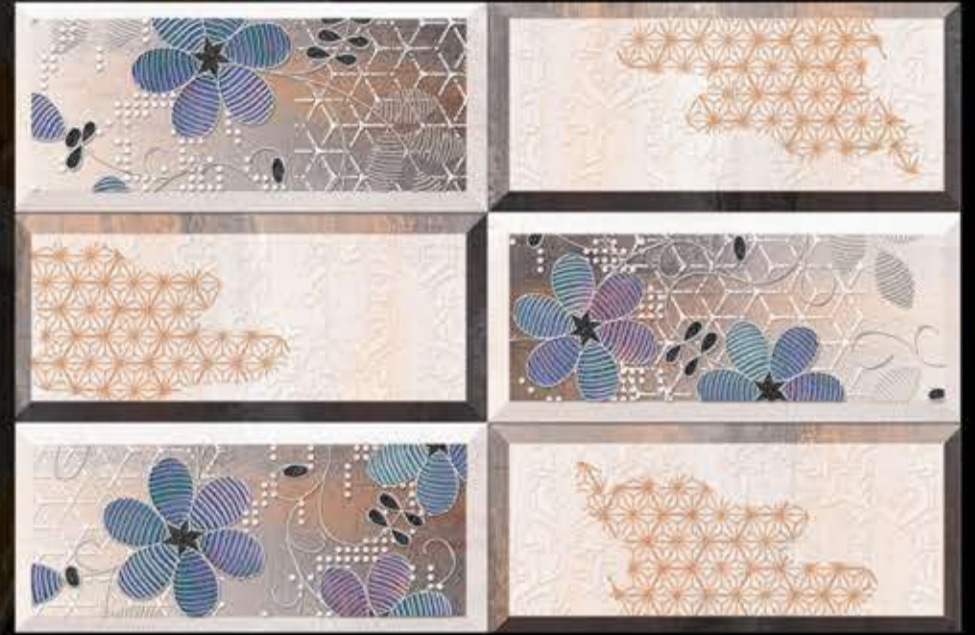

DIGITAL WALL TILES
450 X 300 MM

Matt Finish
2019

19049

L

HL-1

D

F