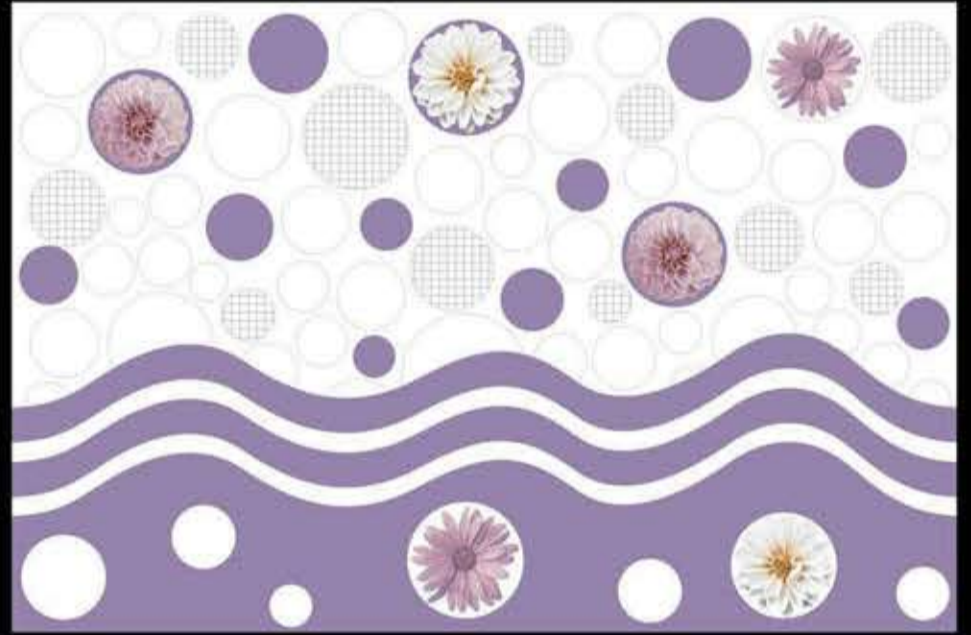

AMROCK
CERAMICA

450X300 mm Tiles Glossy Series

274

L

HL-1

D

ANT-WHITE-F