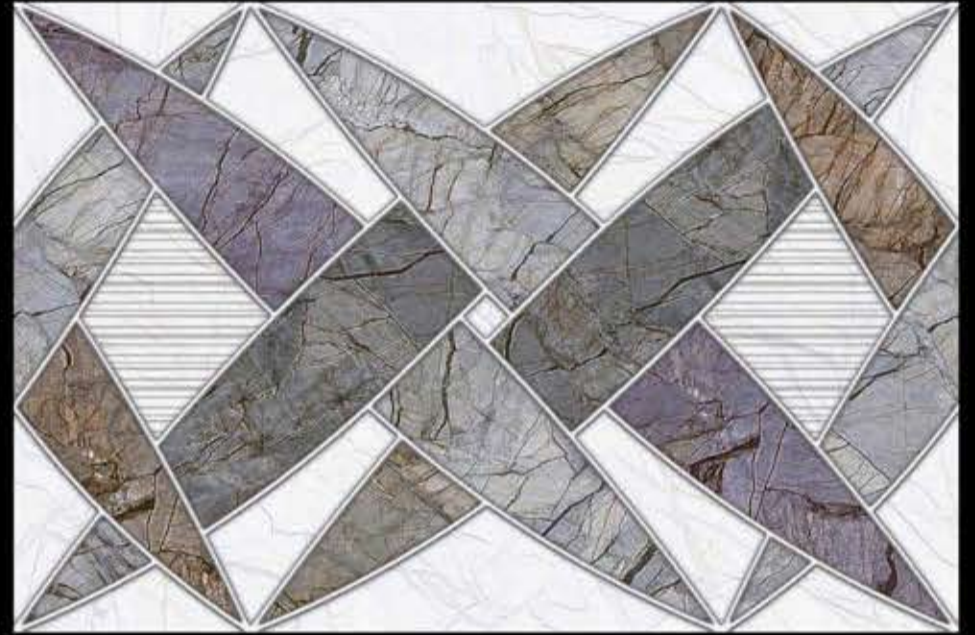

450X300 mm Tiles Glossy Series

2002

L

HL-1

D

F