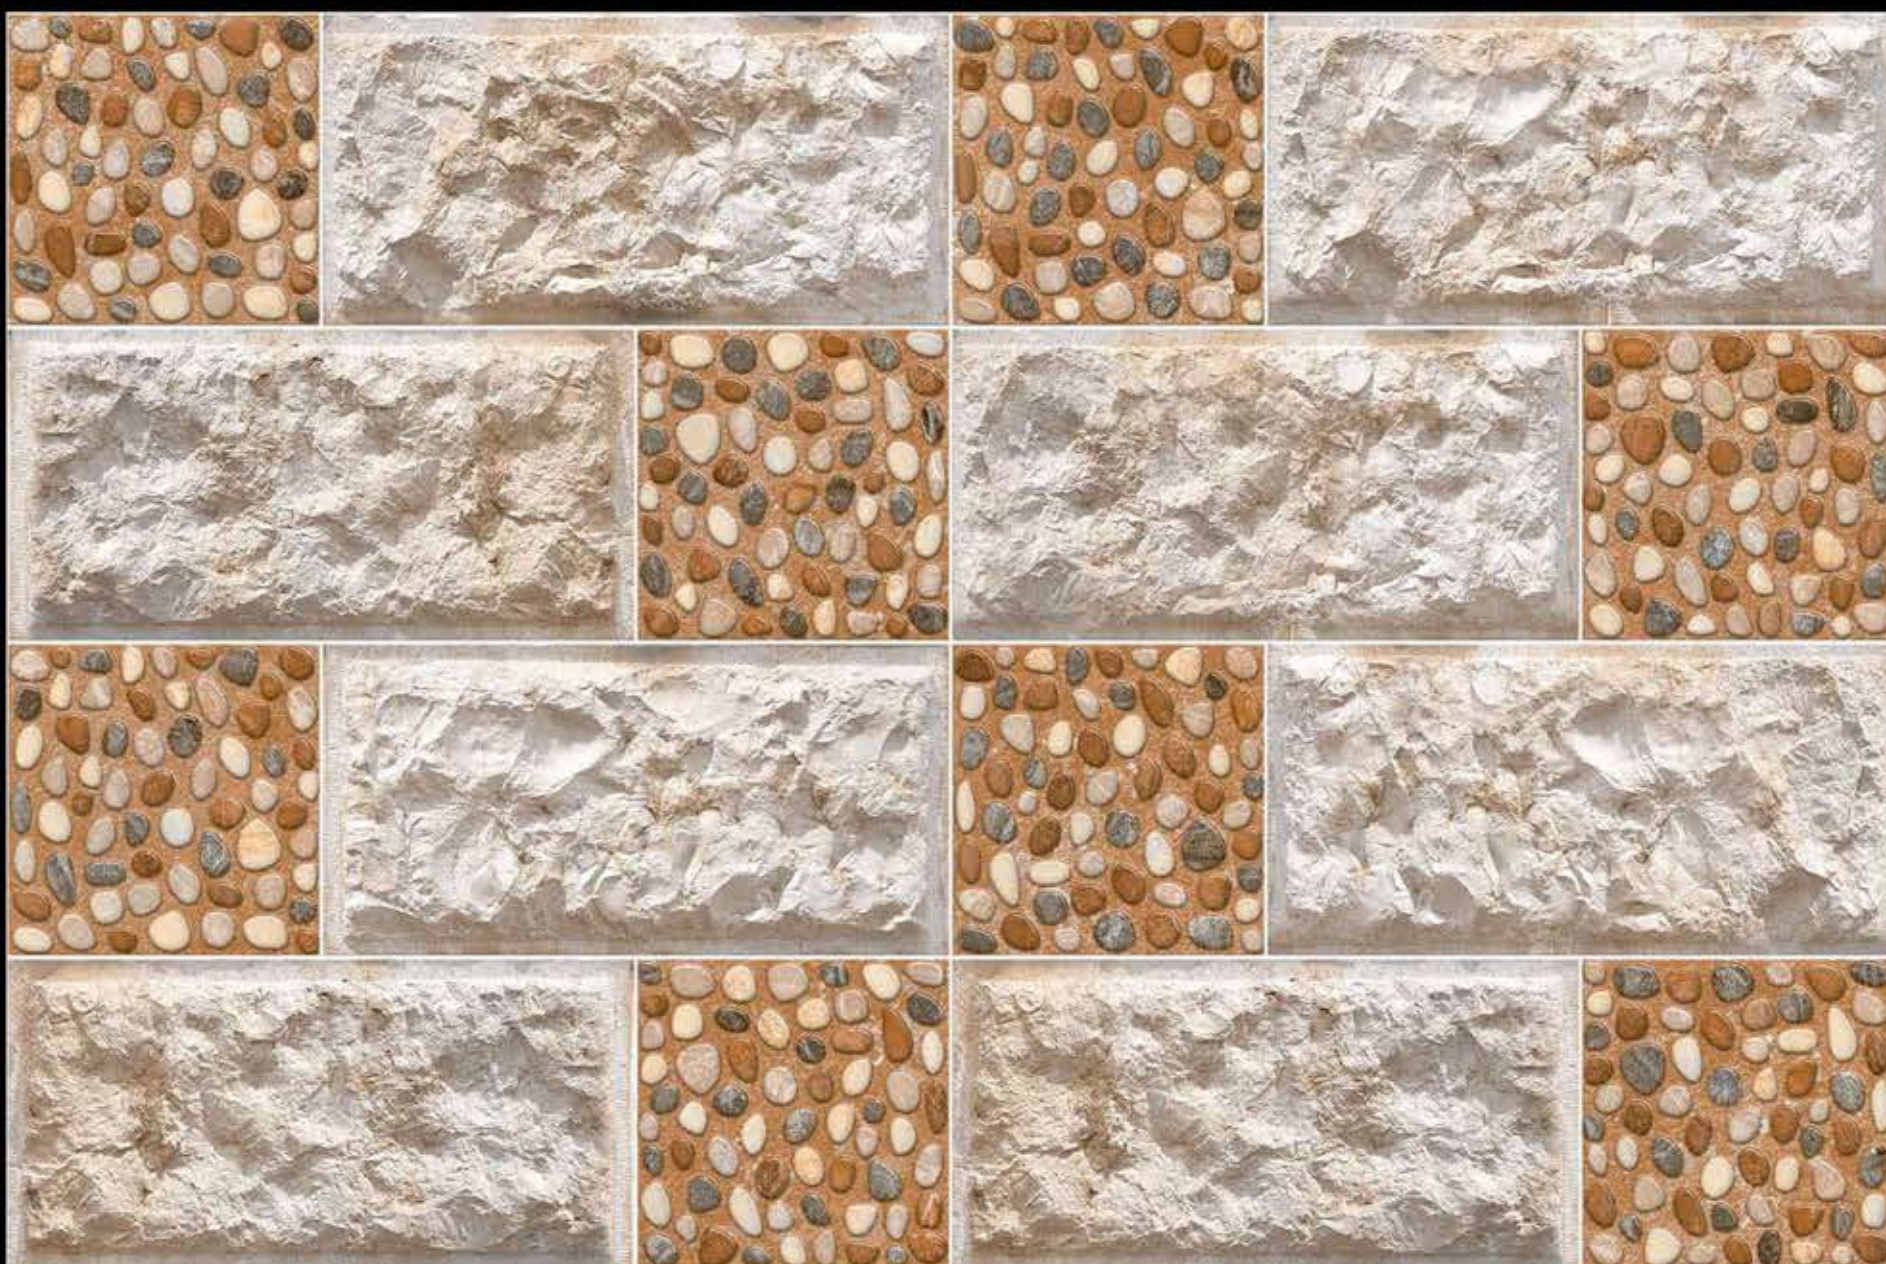

AMROCK
CERAMICA

450X300 mm Tiles Glossy Elevation Series

5049 G