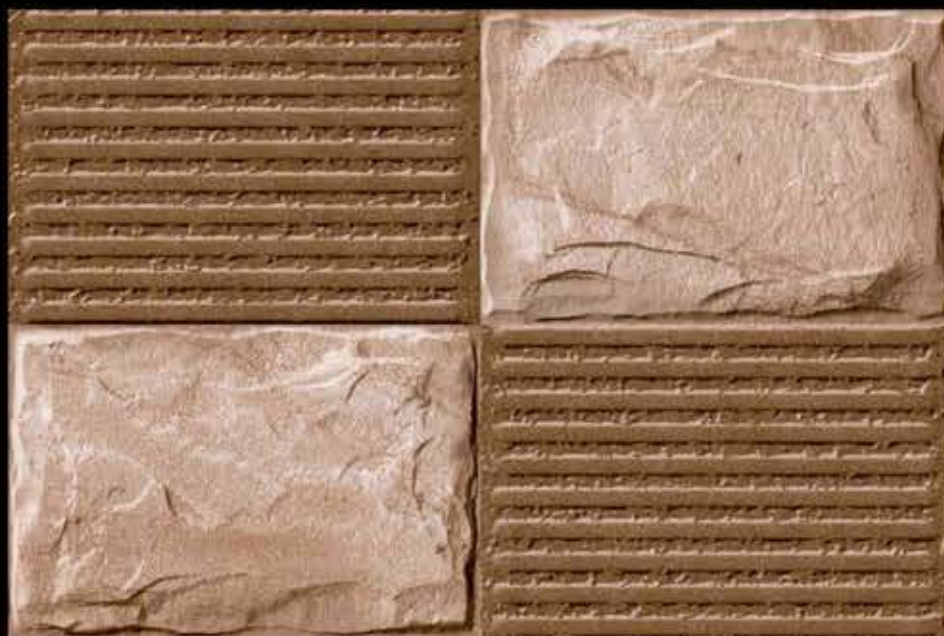

AMROCK
CERAMICA

450X300 mm Tiles Glossy Elevation Series

5067 G