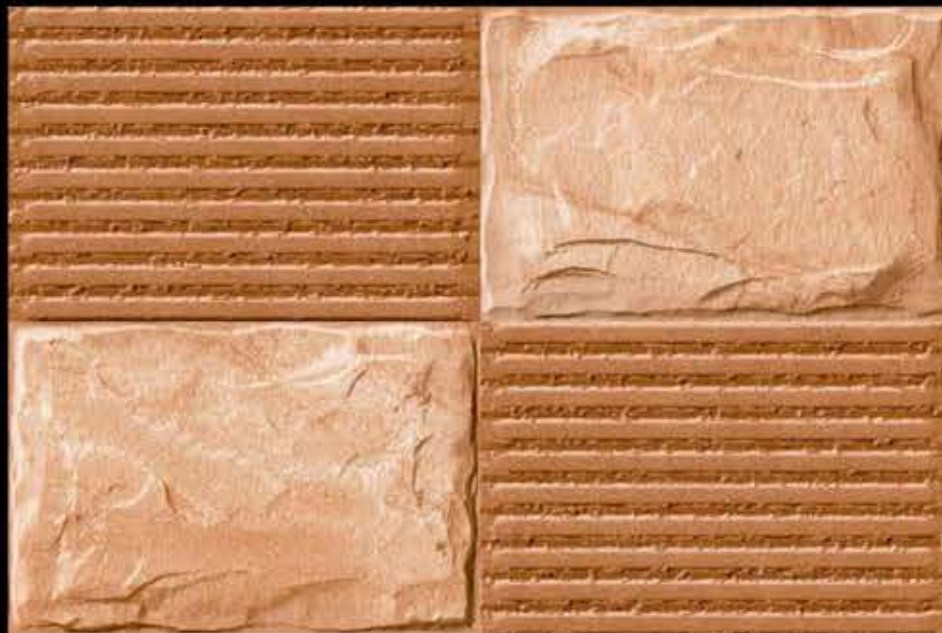

AMROCK
CERAMICA

450X300 mm Tiles Glossy Elevation Series

5080 G