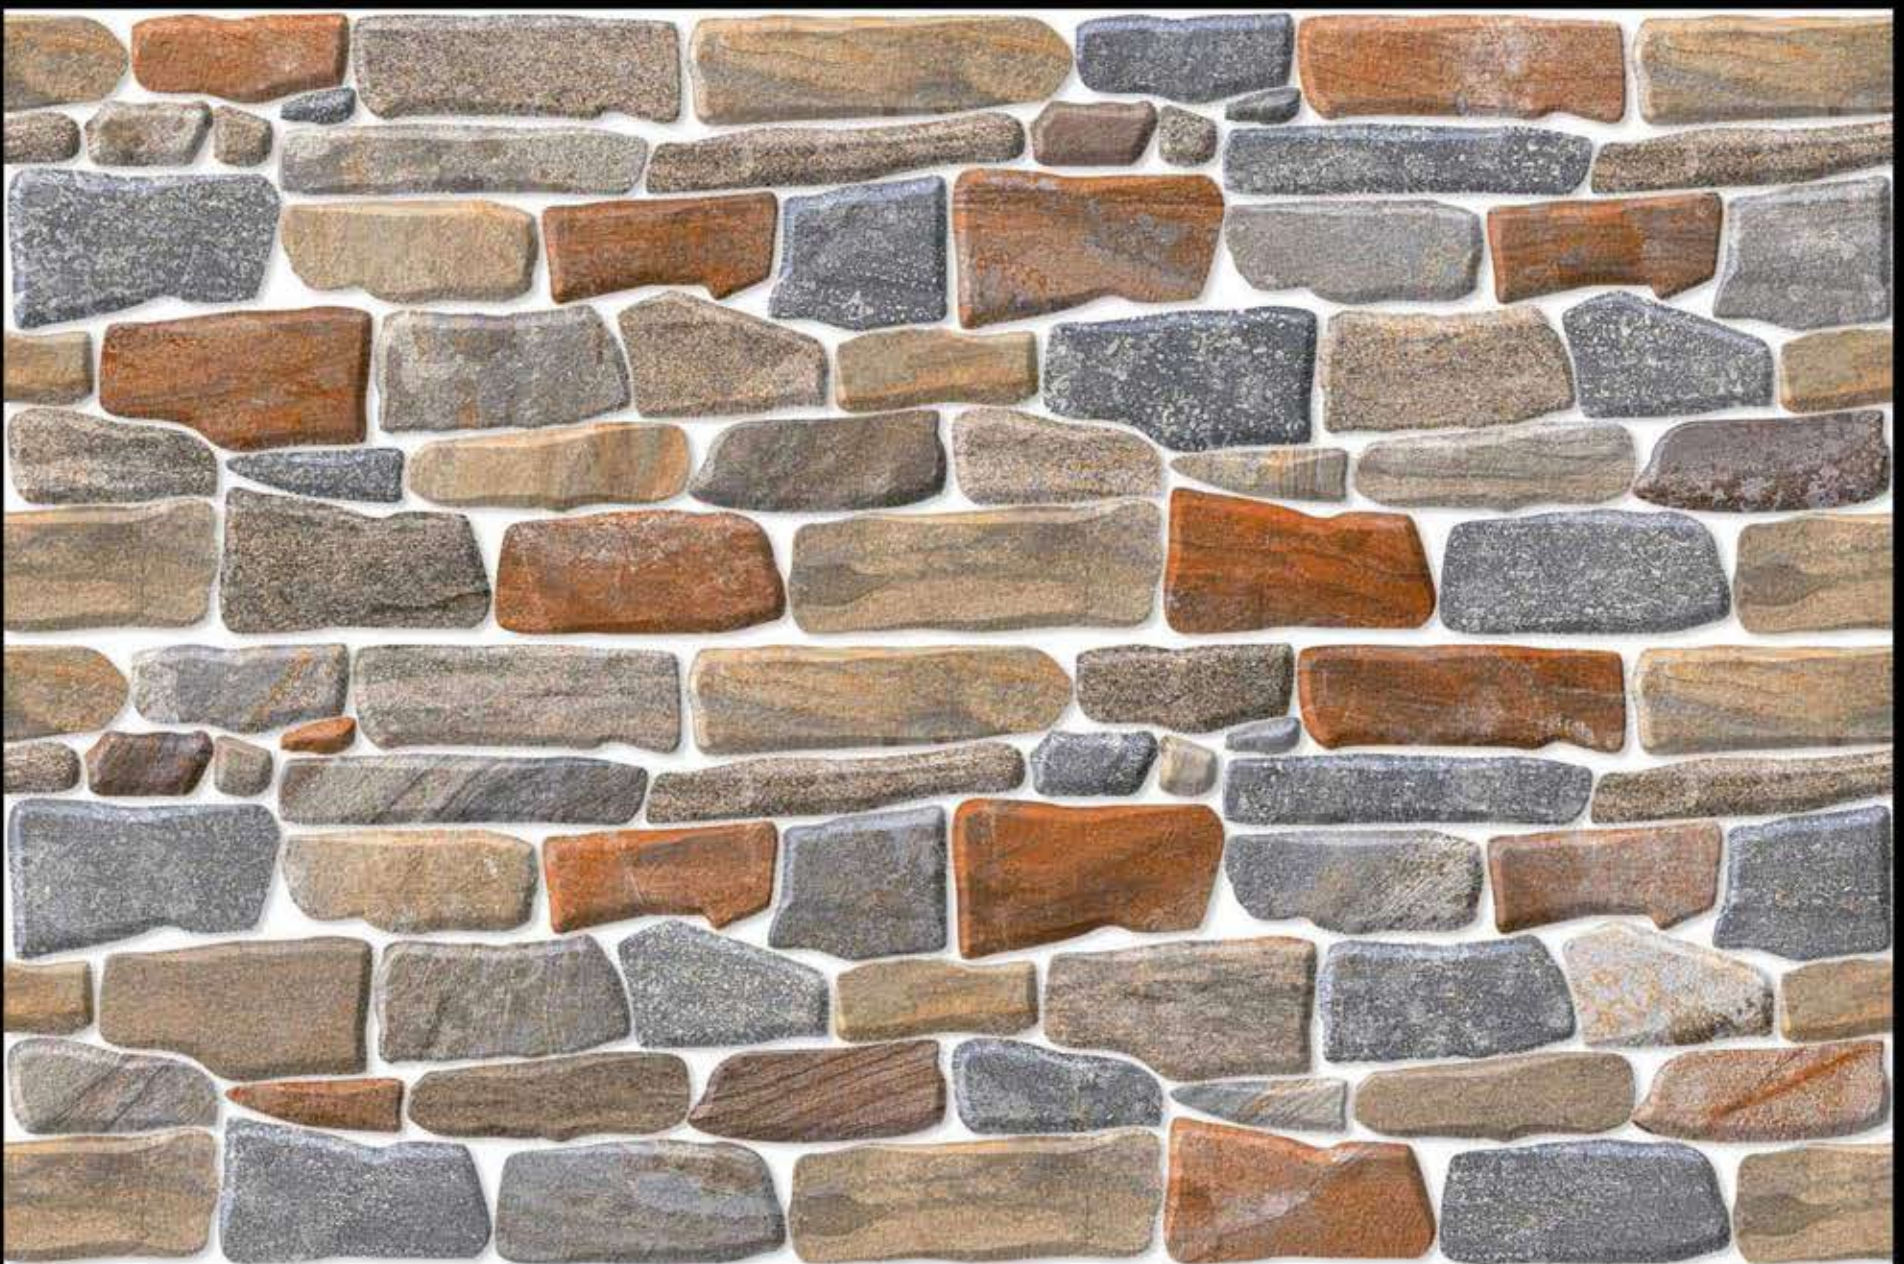

AMROCK
CERAMICA

450X300 mm Tiles Glossy Elevation Series

5038 G (RANDOM)