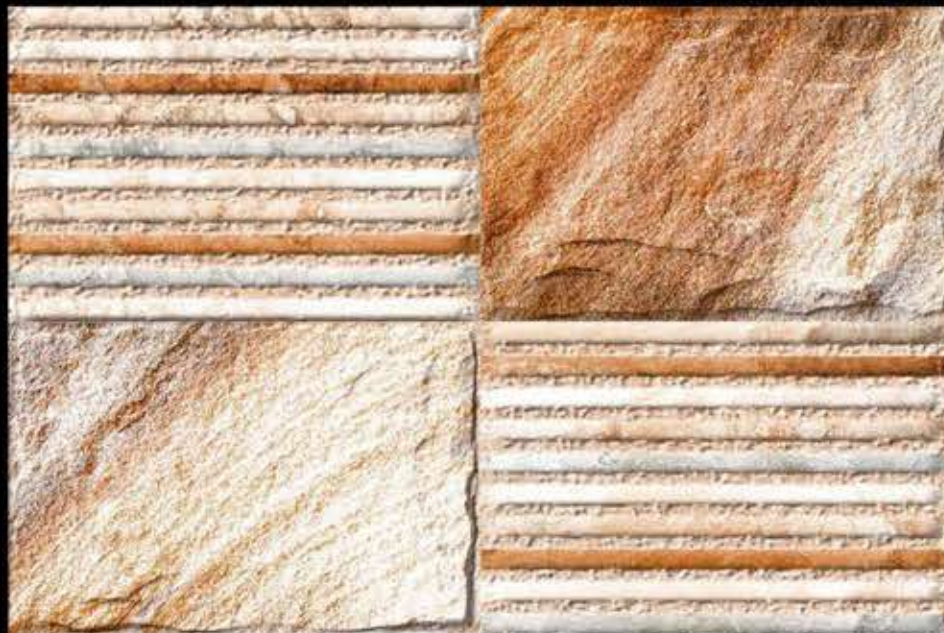

AMROCK
CERAMICA

450X300 mm Tiles Glossy Elevation Series

5083 G