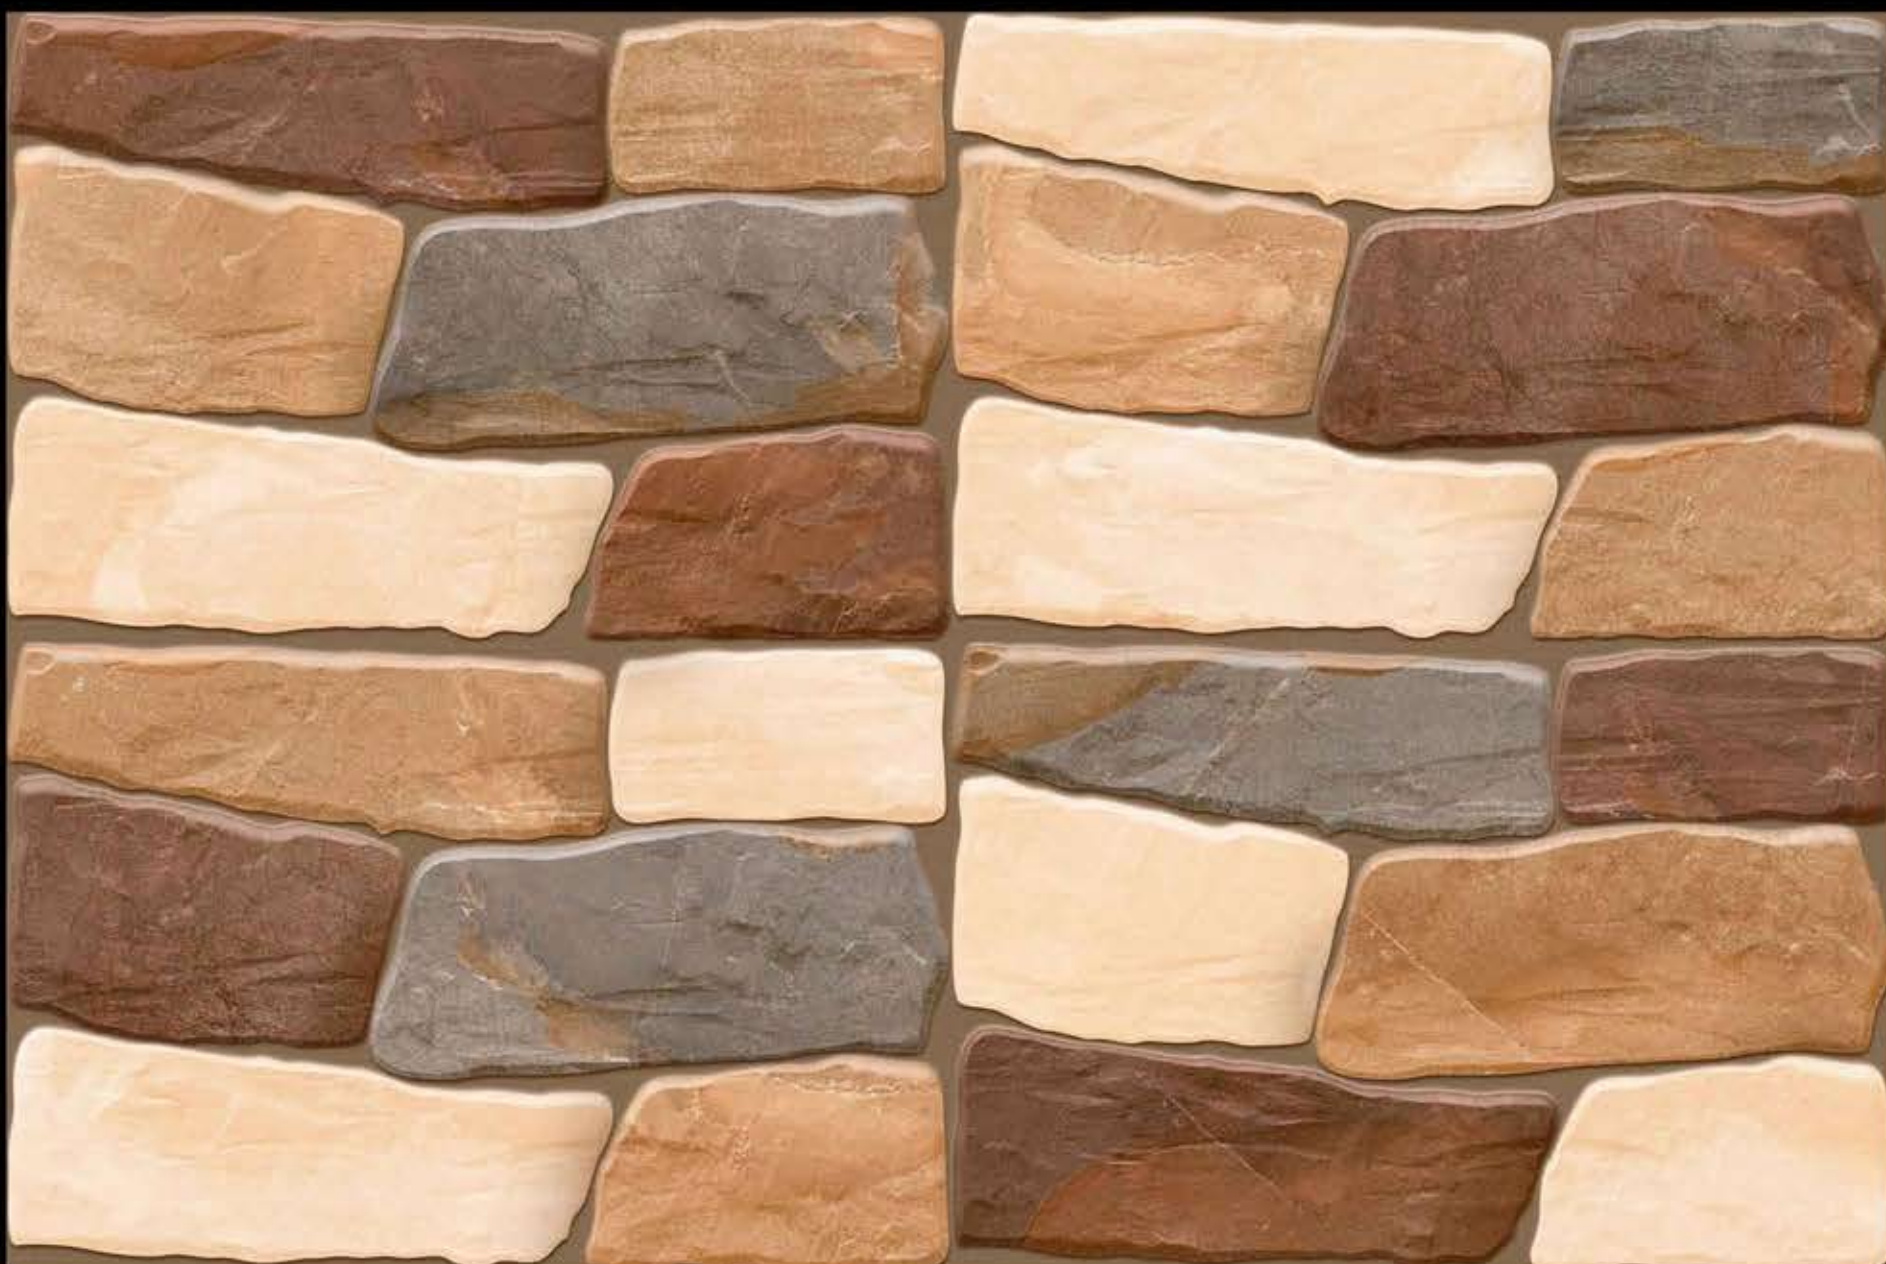

AMROCK
CERAMICA

450X300 mm Tiles Glossy Elevation Series

5041 G