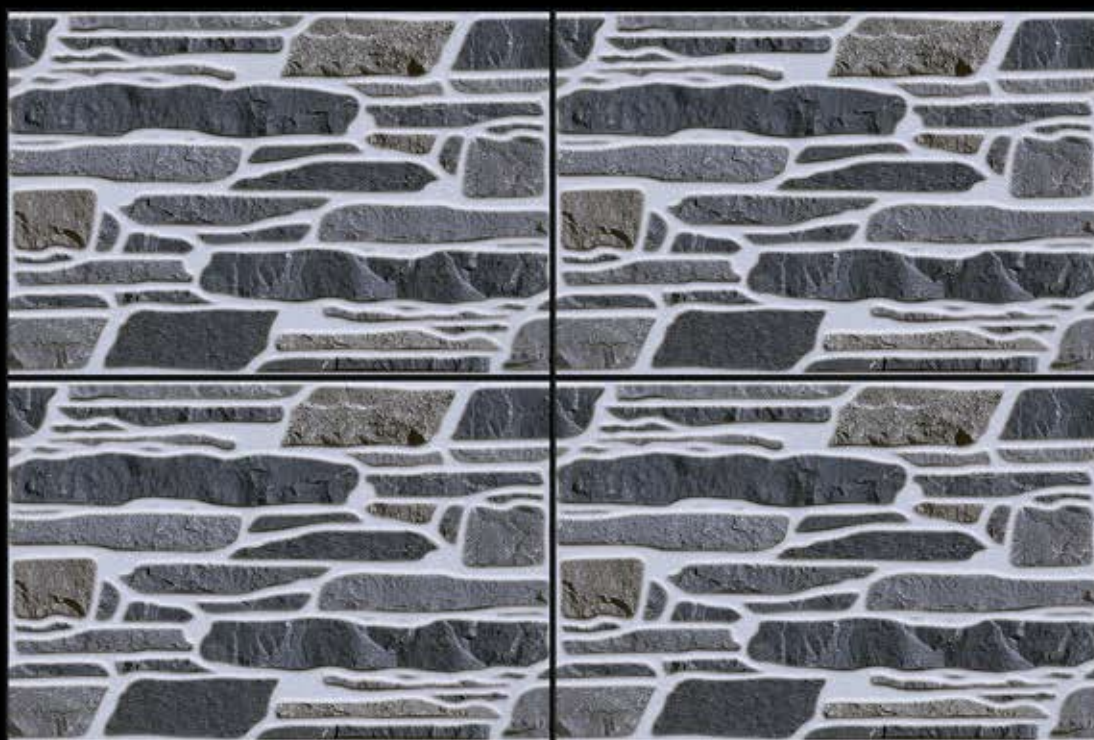

product '2019

**AMROCK**  
CERAMICA

4567

4567

300X  
450MM  
MATT Elevation

4568

4568

300X  
450MM  
MATT Elevation