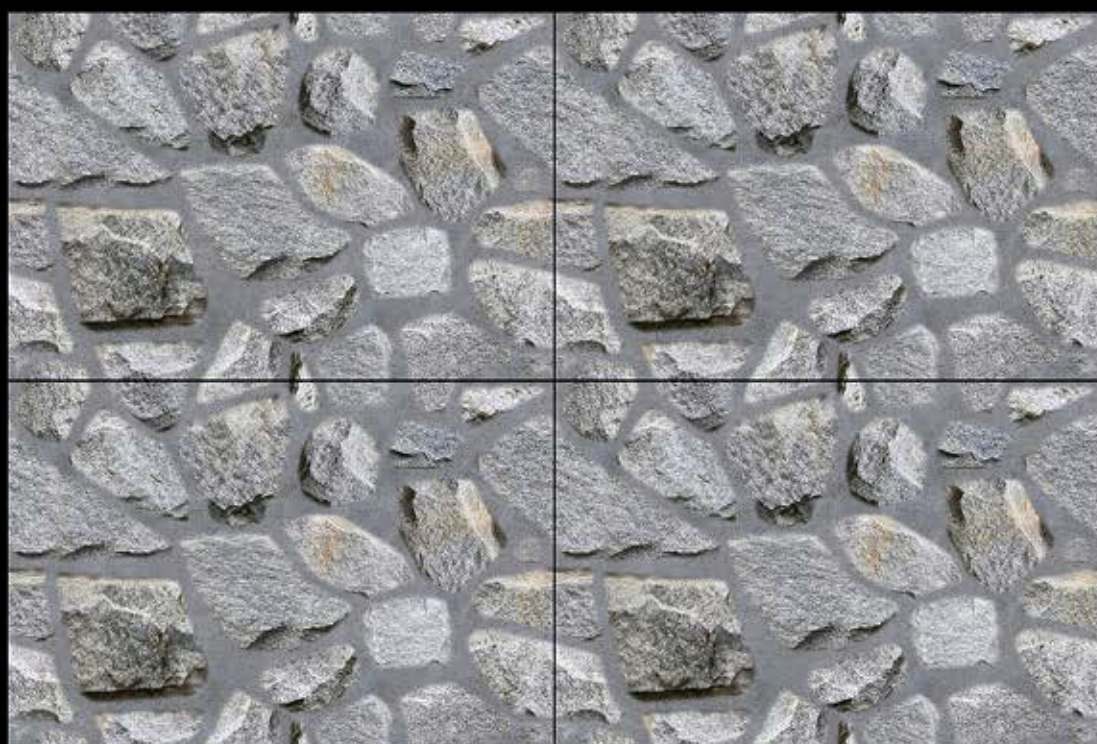

300X
450MM
MATT Elevation

AMROCK
CERAMICA

4509

4509

300X
450MM
MATT Elevation

4510

4510

300X
450MM
MATT Elevation