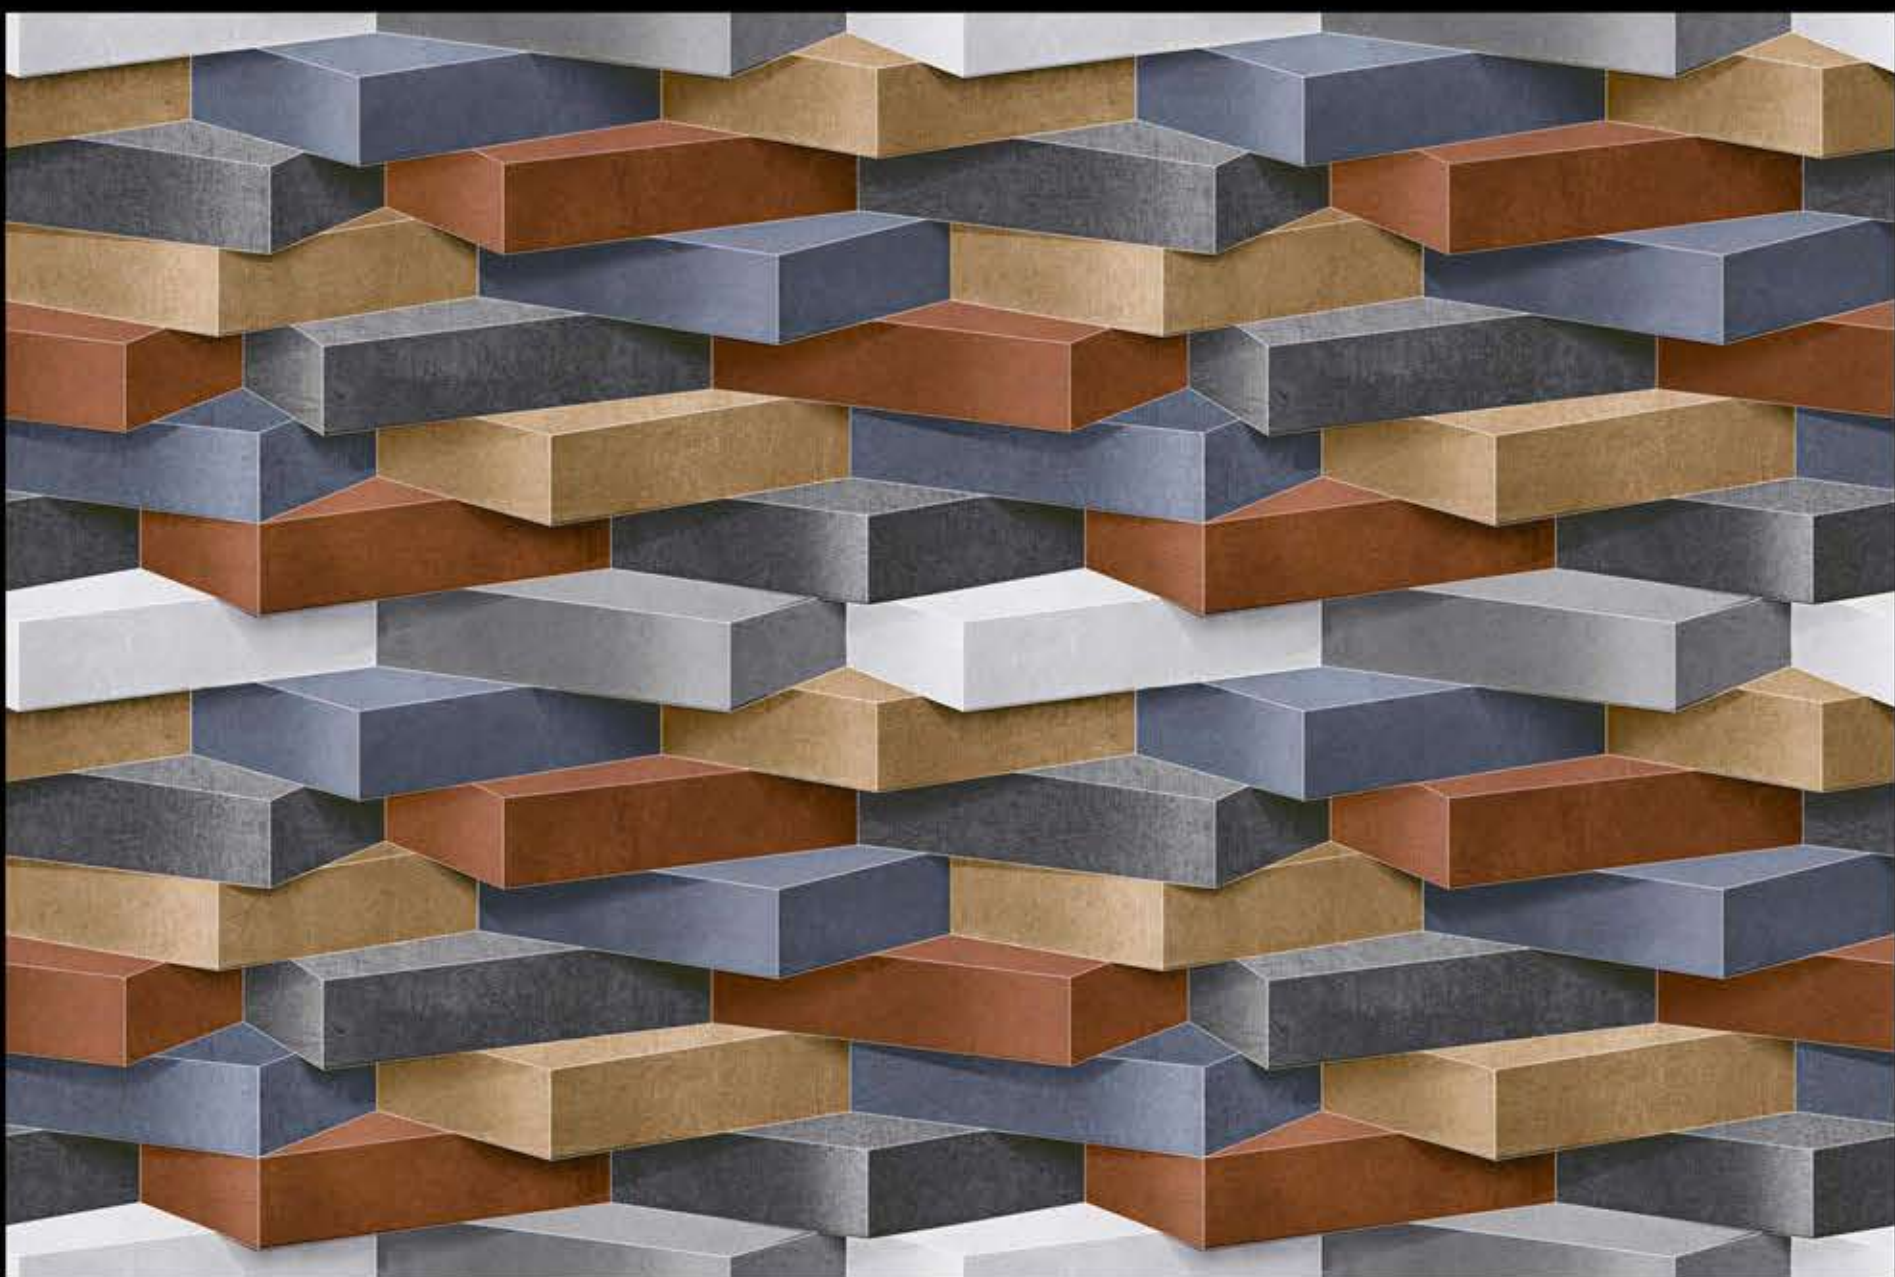

AMROCK
CERAMICA

450X300 mm Tiles Glossy Elevation Series

580 G