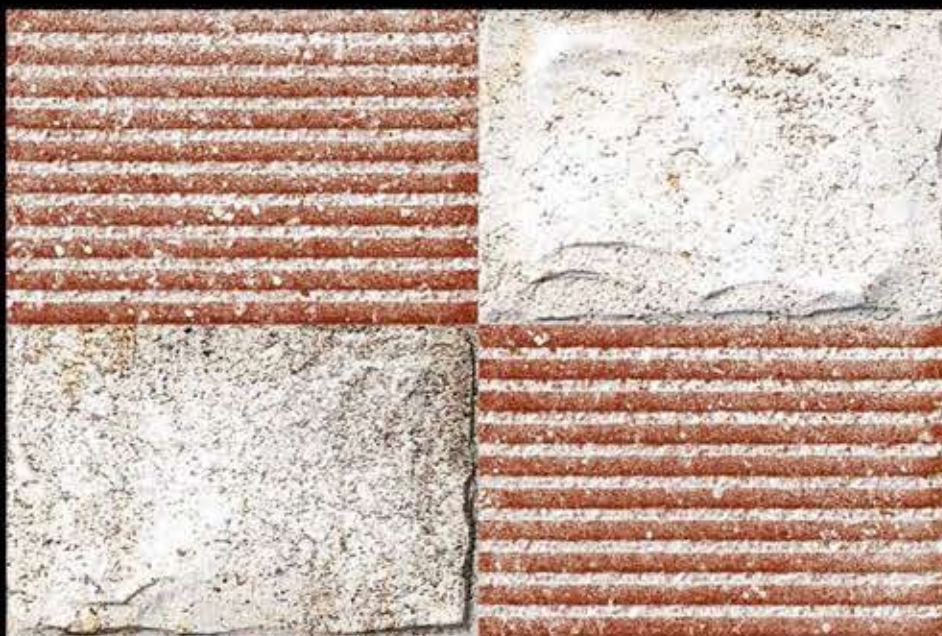

AMROCK
CERAMICA

450X300 mm Tiles Glossy Elevation Series

5098 G