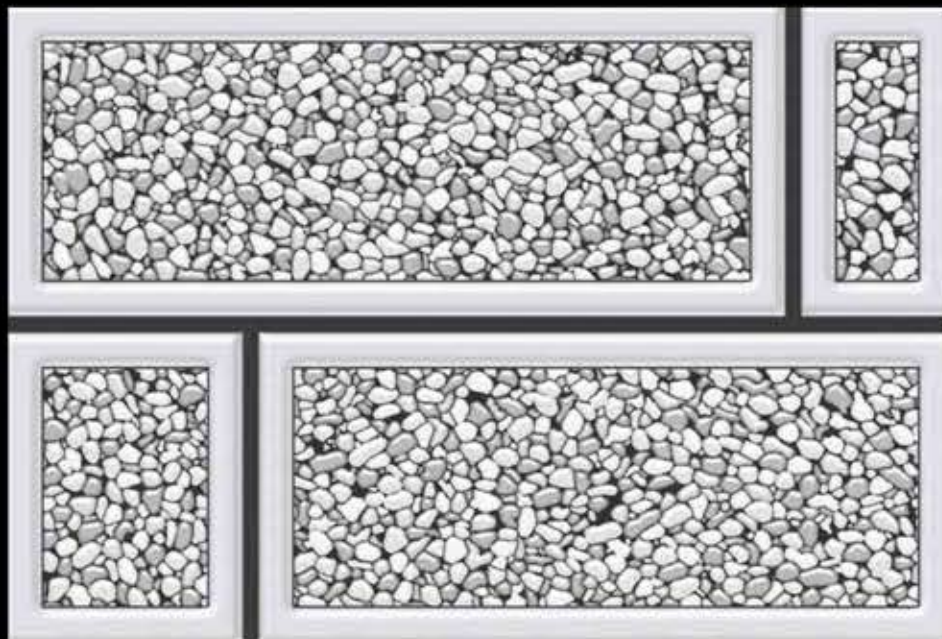

AMROCK
CERAMICA

450X300 mm Tiles Glossy Elevation Series

564 G