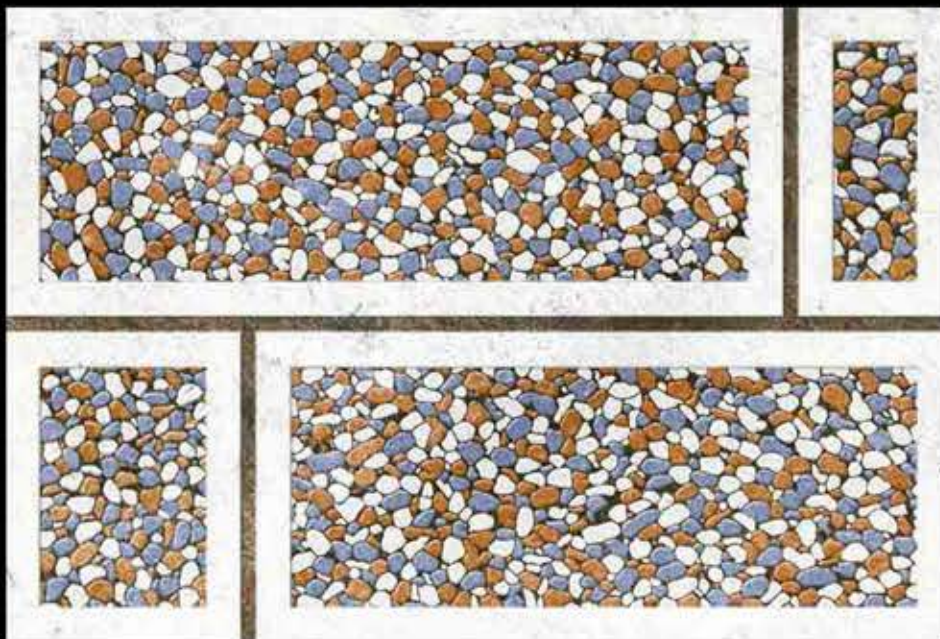

AMROCK
CERAMICA

450X300 mm Tiles Glossy Elevation Series

807 G