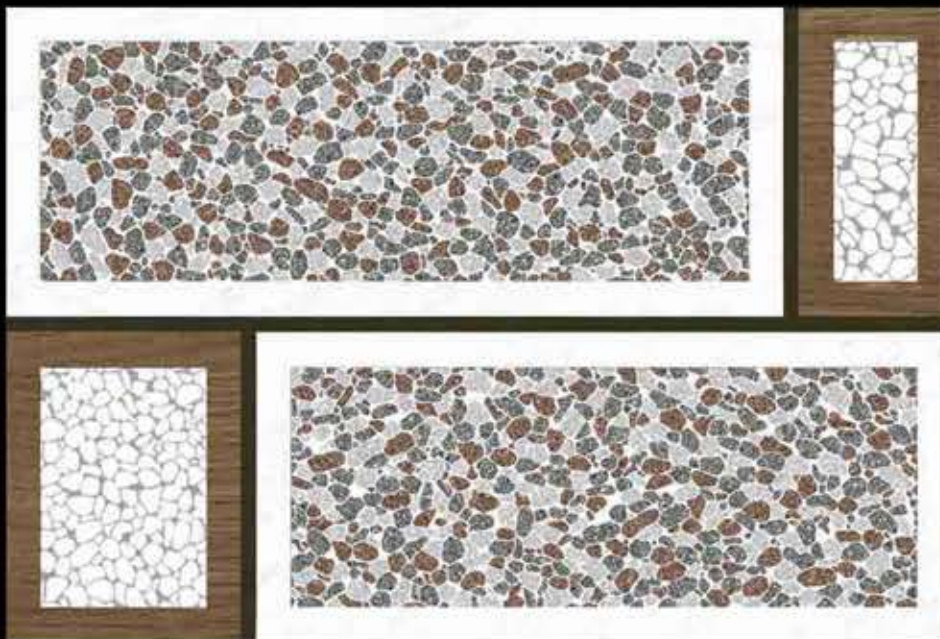

AMROCK
CERAMICA

450X300 mm Tiles Glossy Elevation Series

570 G