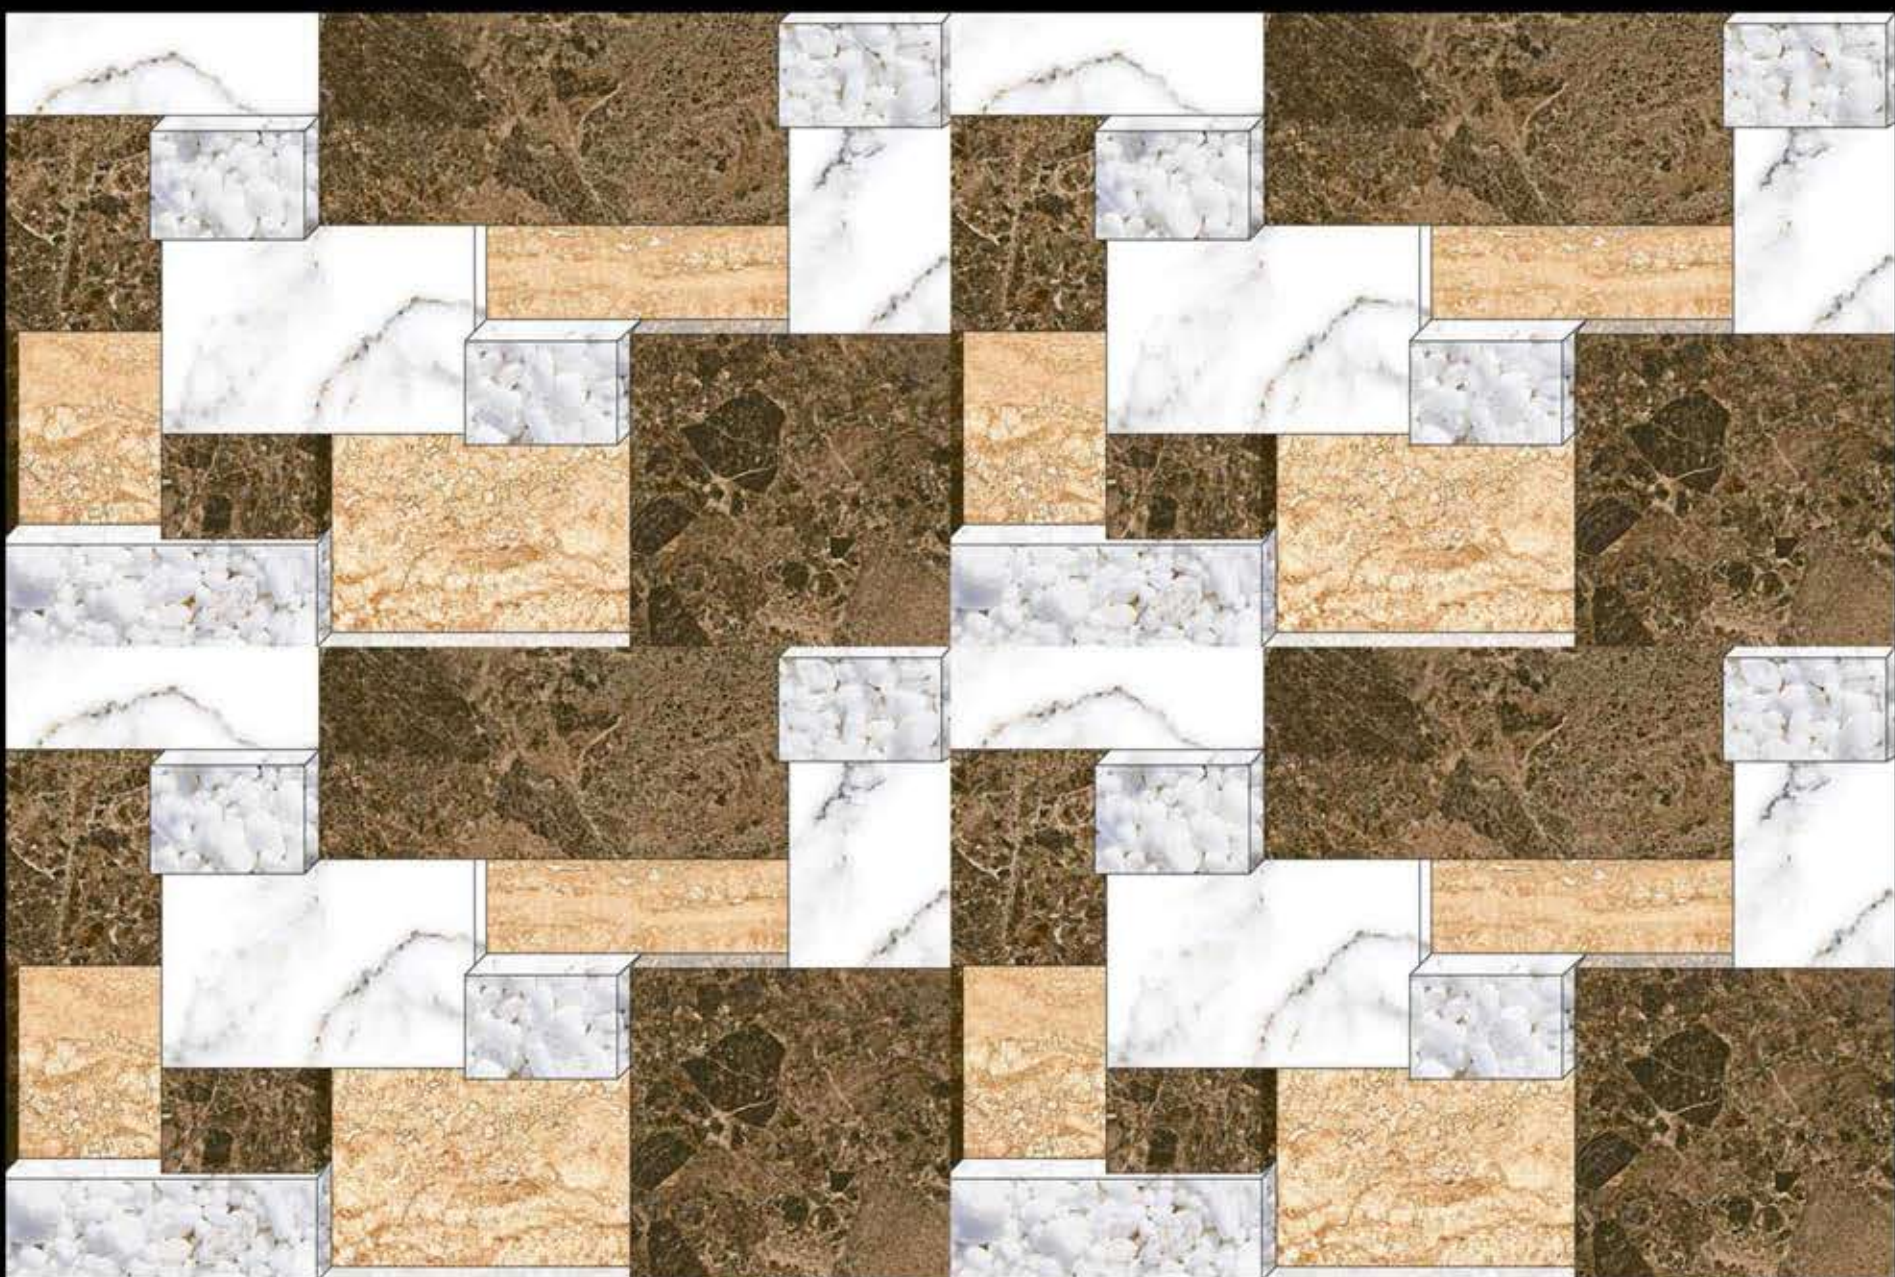

AMROCK
CERAMICA

450X300 mm Tiles Glossy Elevation Series

585 G