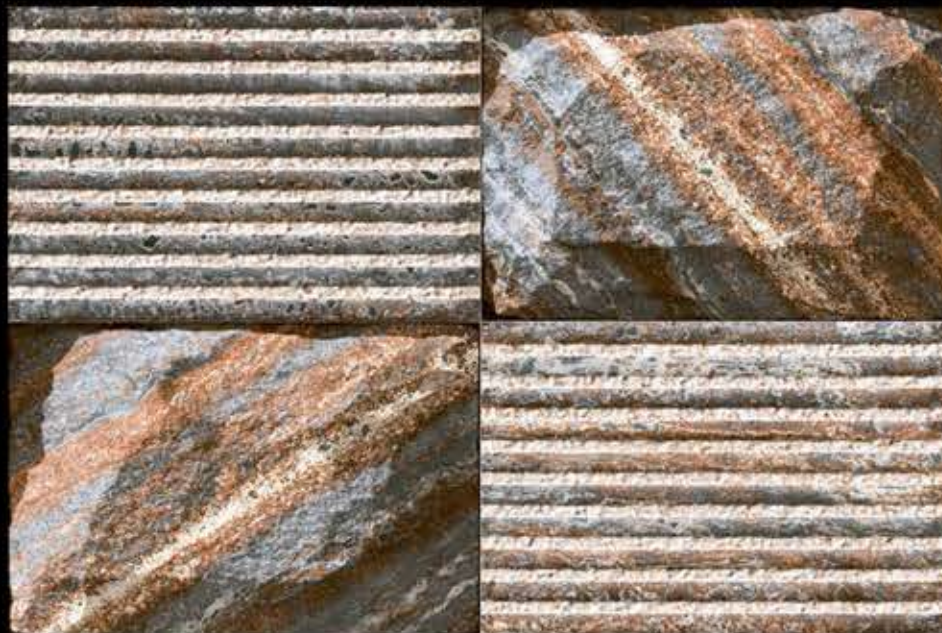

450X300 mm Tiles Matt Elevation Series

6158 M (Random)

AMROCK
CERAMICA

450X300 mm Tiles Matt Elevation Series

6159 M (Random)

AMROCK
CERAMICA

450X300 mm Tiles Matt Elevation Series

6160 M (Random)