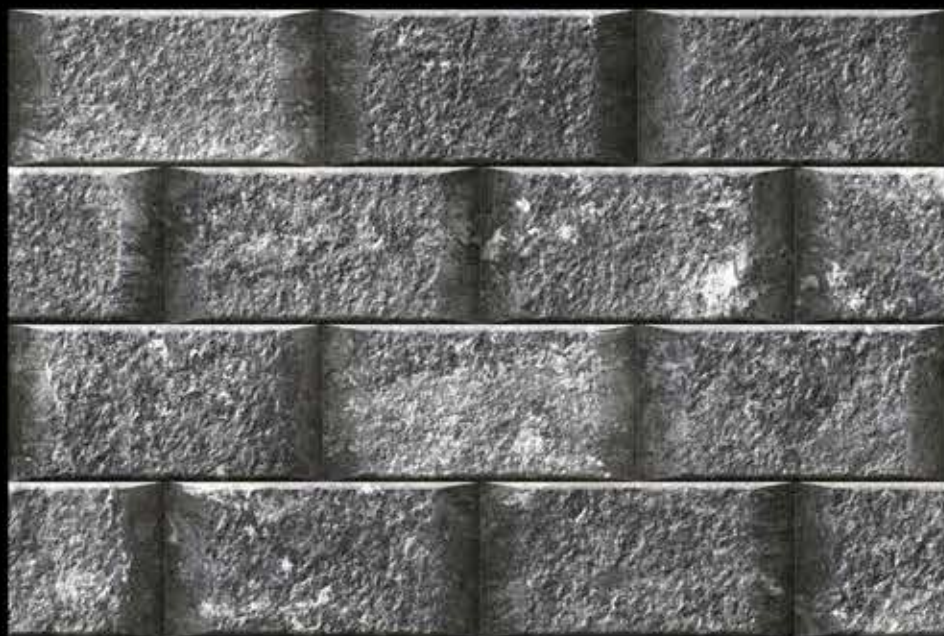

450X300 mm Tiles Matt Elevation Series

6110 M (Random)

AMROCK
CERAMICA

450X300 mm Tiles Matt Elevation Series

6111 M (Random)

AMROCK
CERAMICA

450X300 mm Tiles Matt Elevation Series

6112 M (Random)