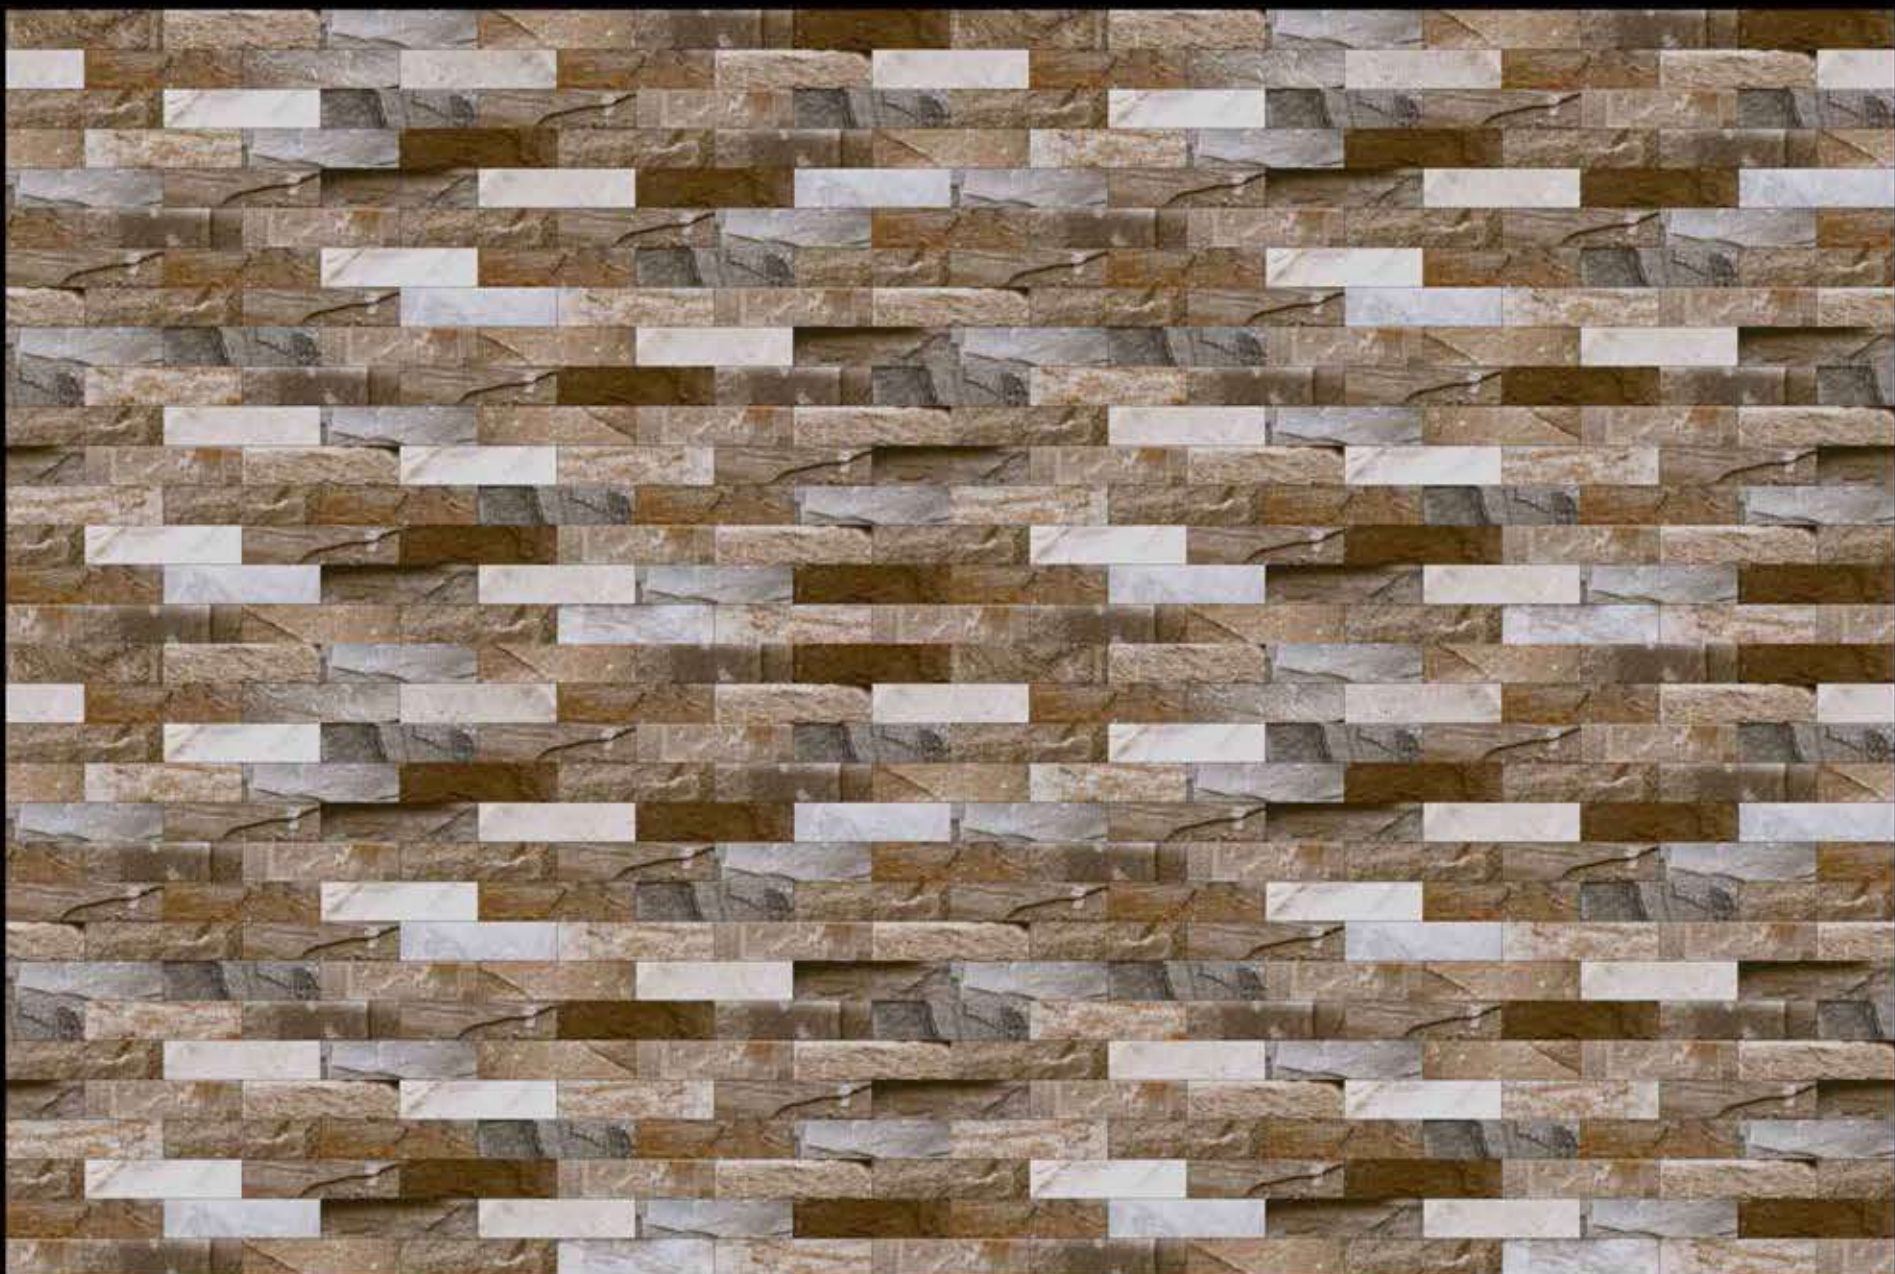

601 M

AMROCK
GERAMICA

450X300 mm Tiles Satin Matt Series

603 M

AMROCK
GERAMICA

450X300 mm Tiles Satin Matt Series

604 M

AMROCK
CERAMICA