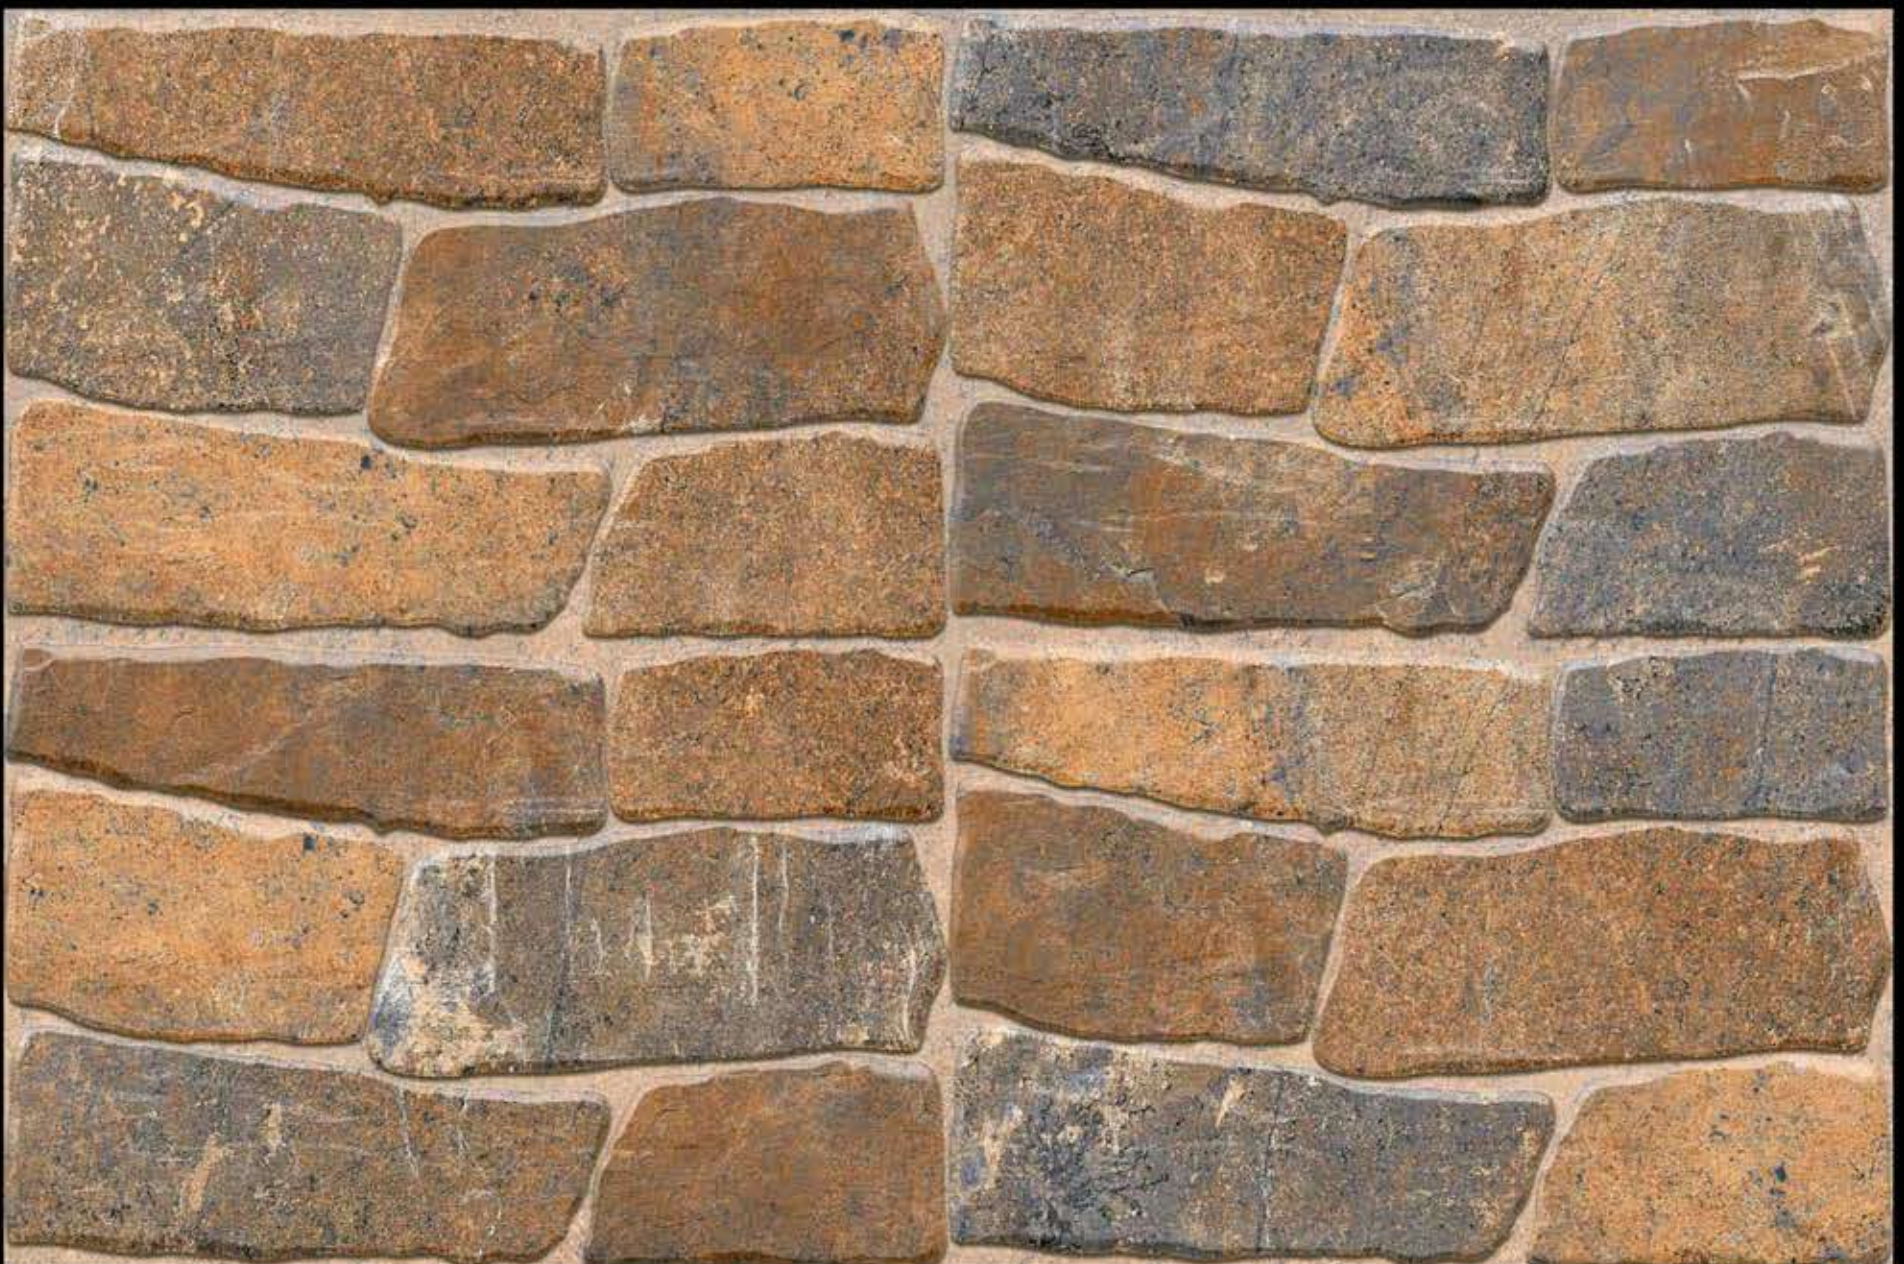

AMROCK
CERAMICA

450X300 mm Tiles Satin Matt Series

6099 M (Random)