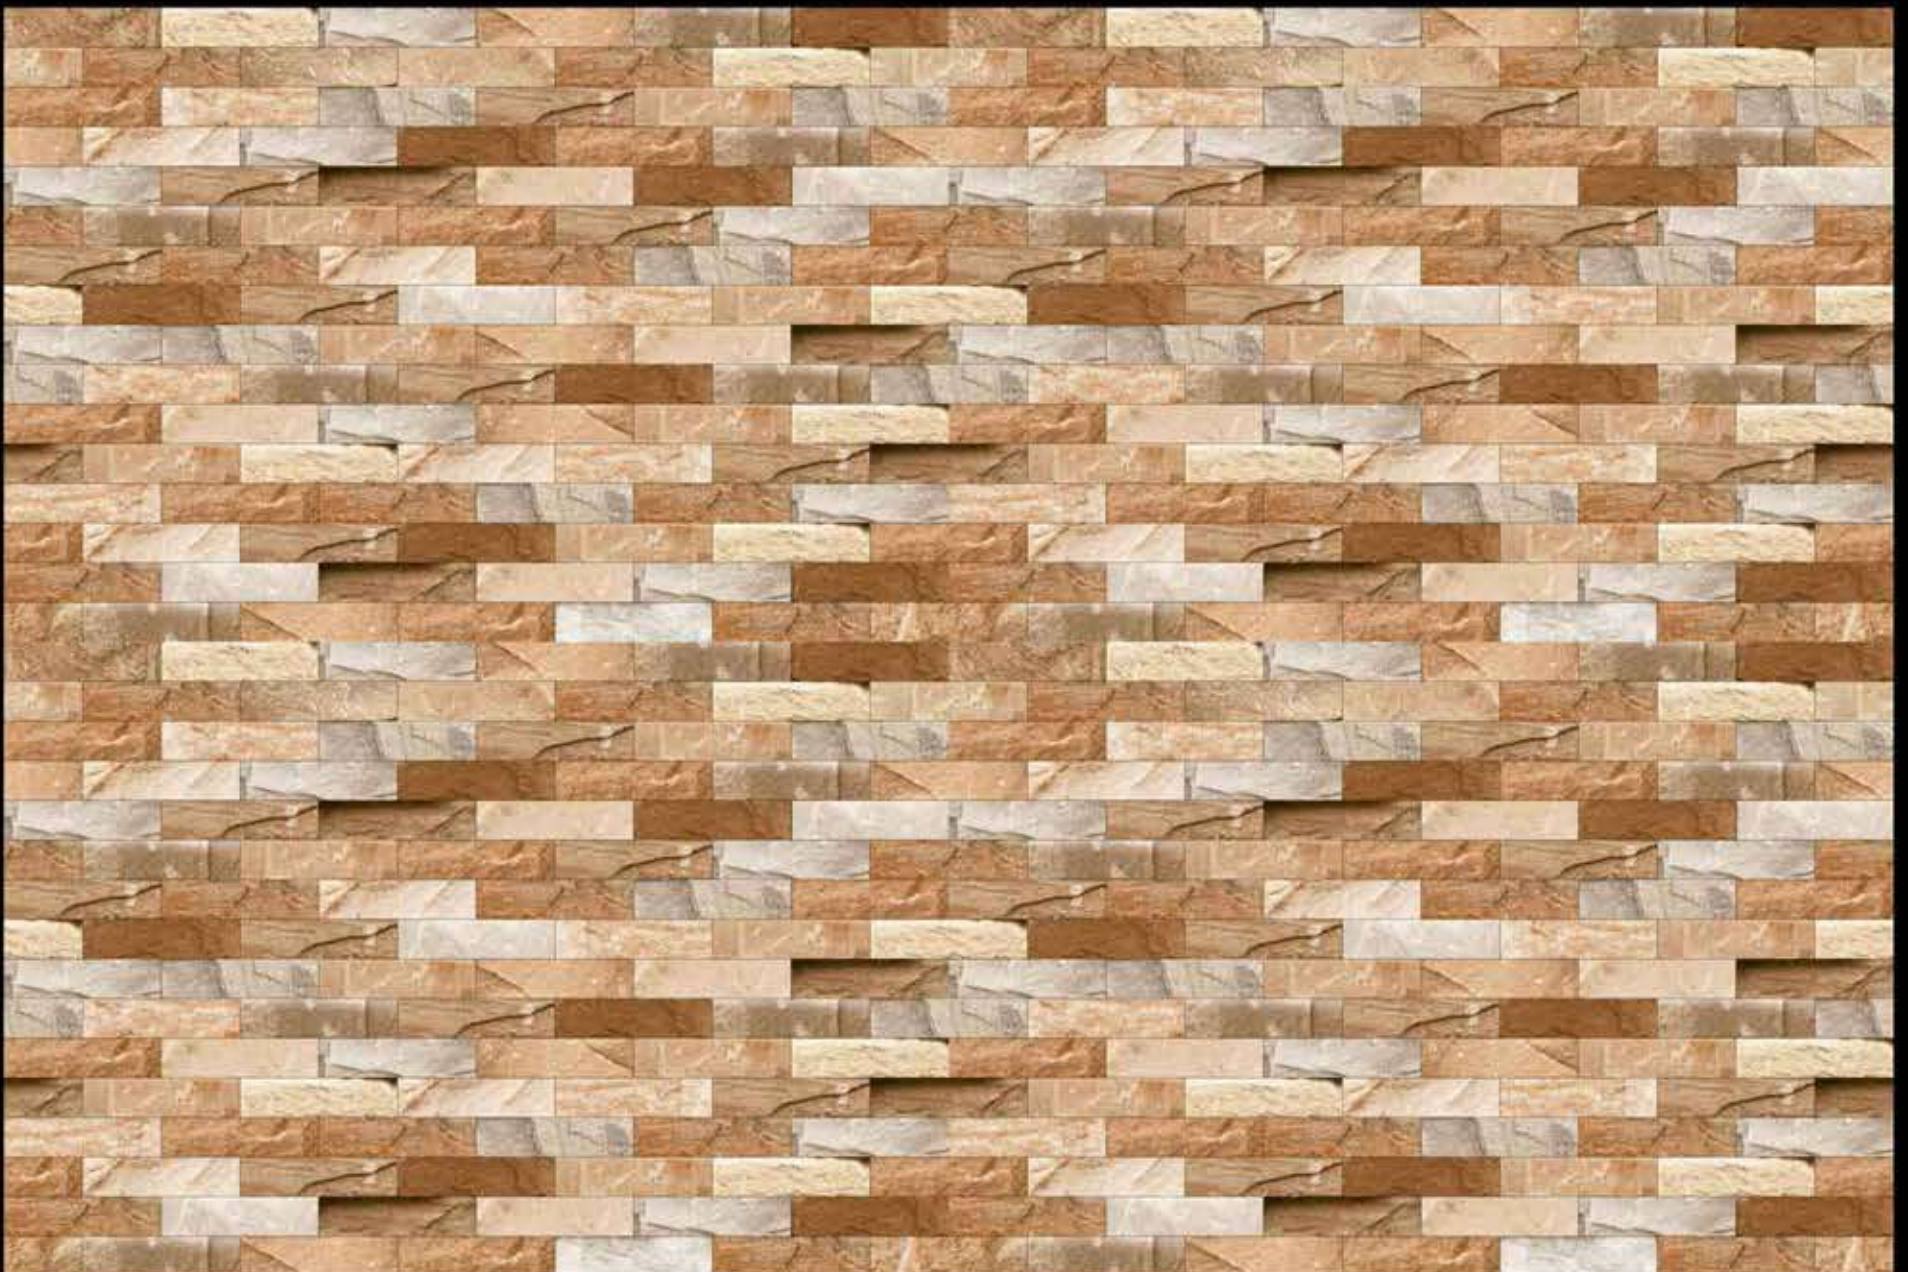

601 M

AMROCK
GERAMICA

450X300 mm Tiles Satin Matt Series

603 M

AMROCK
GERAMICA

450X300 mm Tiles Satin Matt Series

604 M

AMROCK
CERAMICA