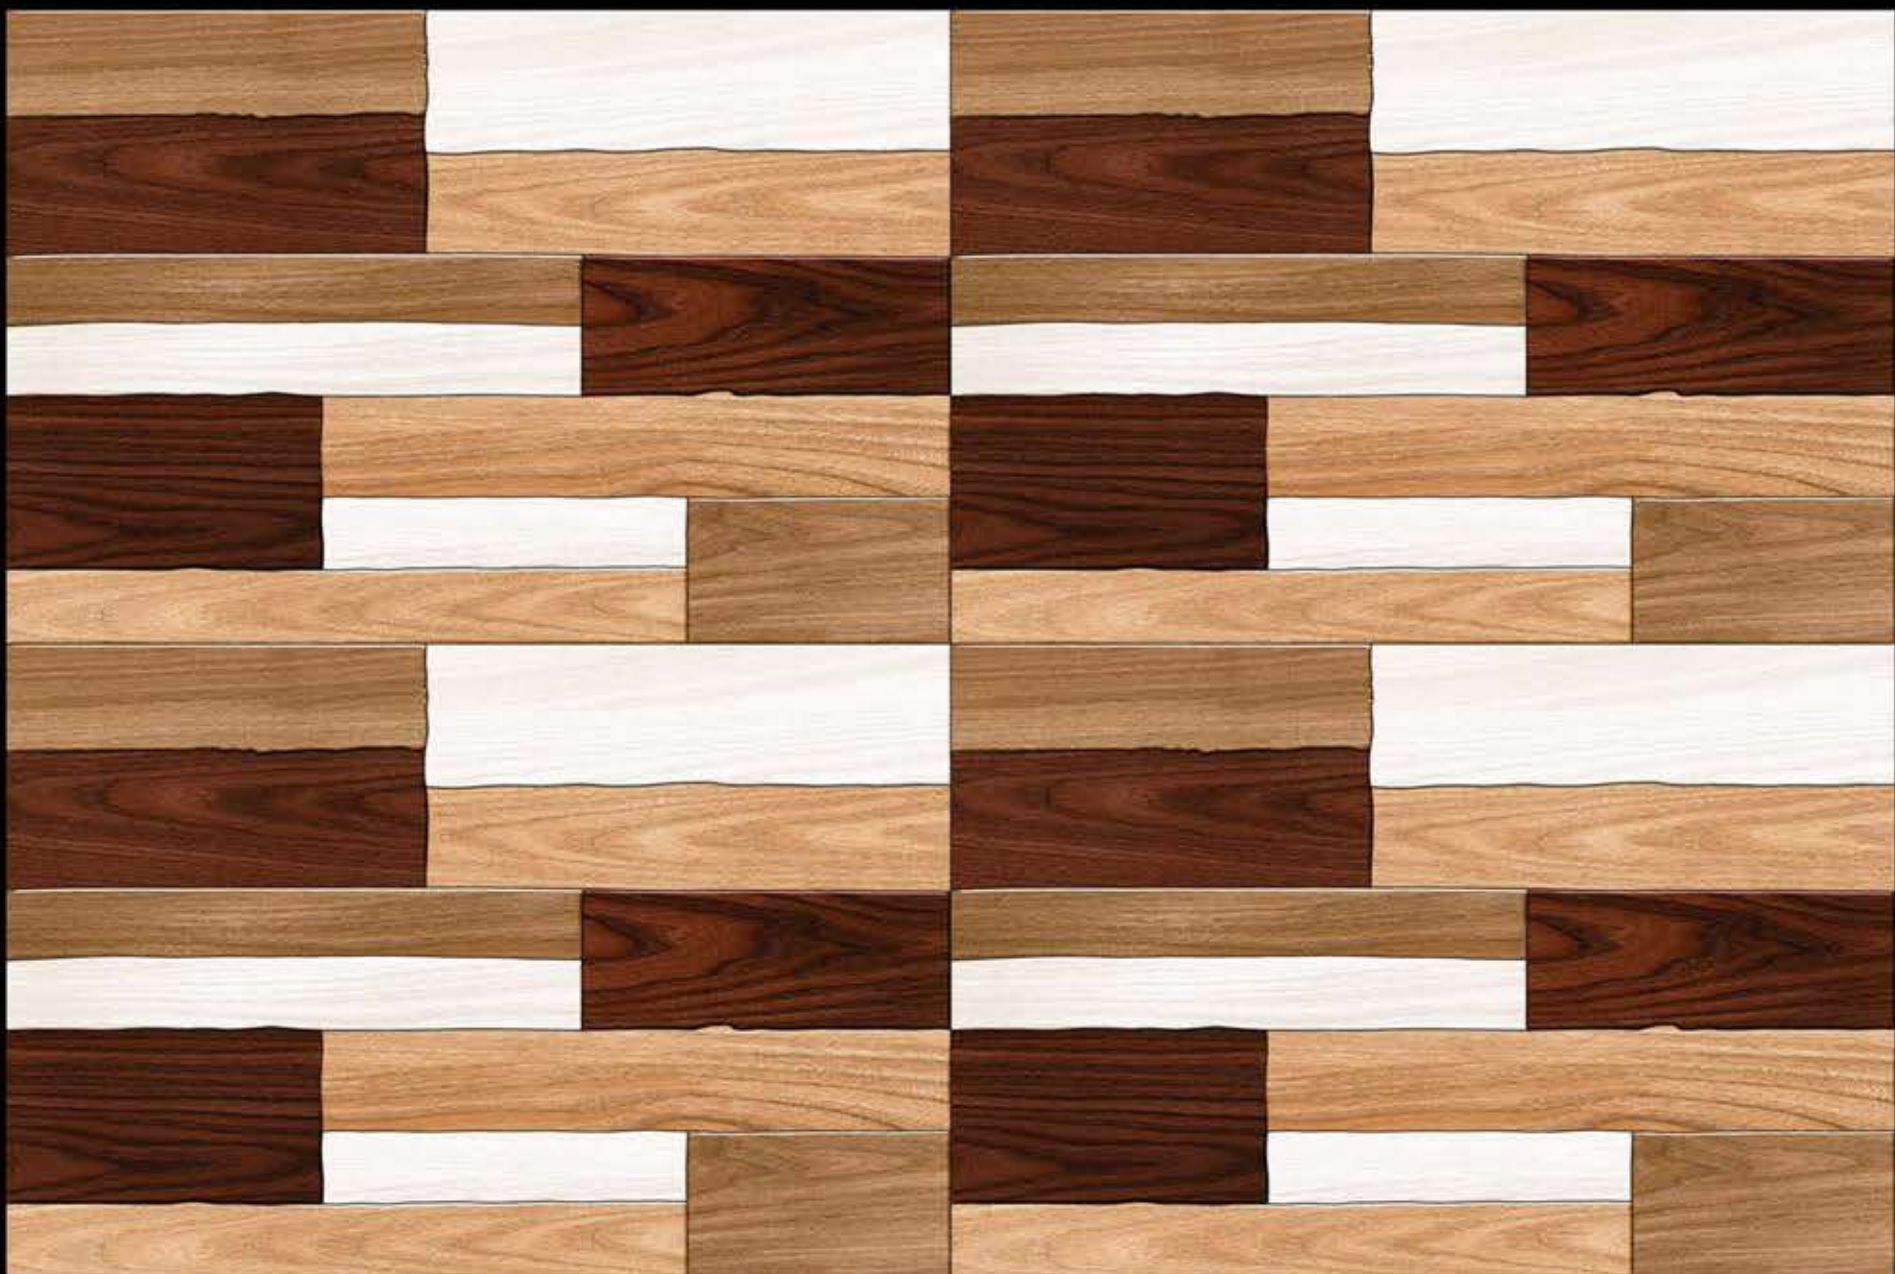

AMROCK
CERAMICA

450X300 mm Tiles Satin Matt Series

640 M