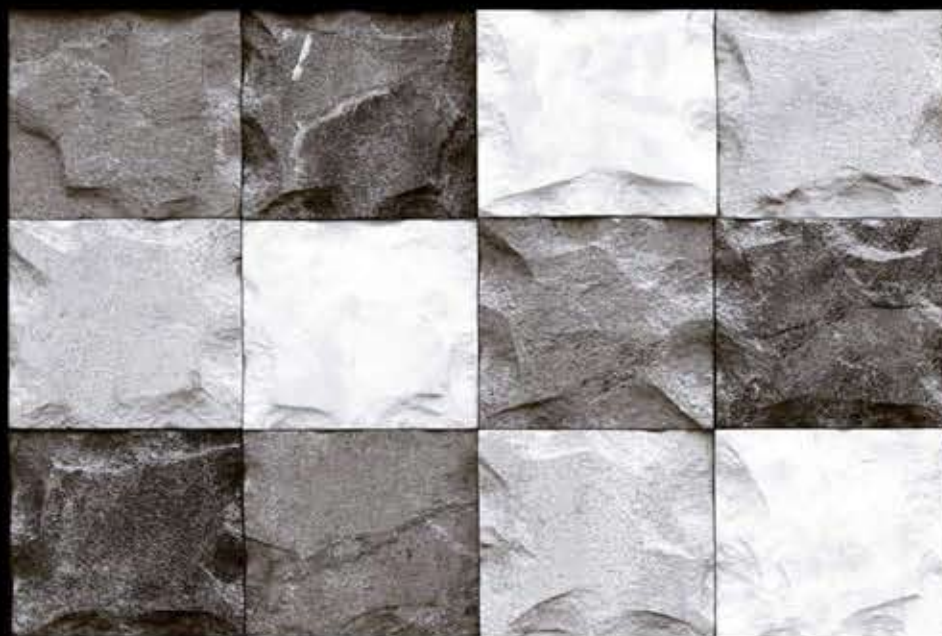

AMROCK
CERAMICA

450X300 mm Tiles Satin Matt Series

632 M