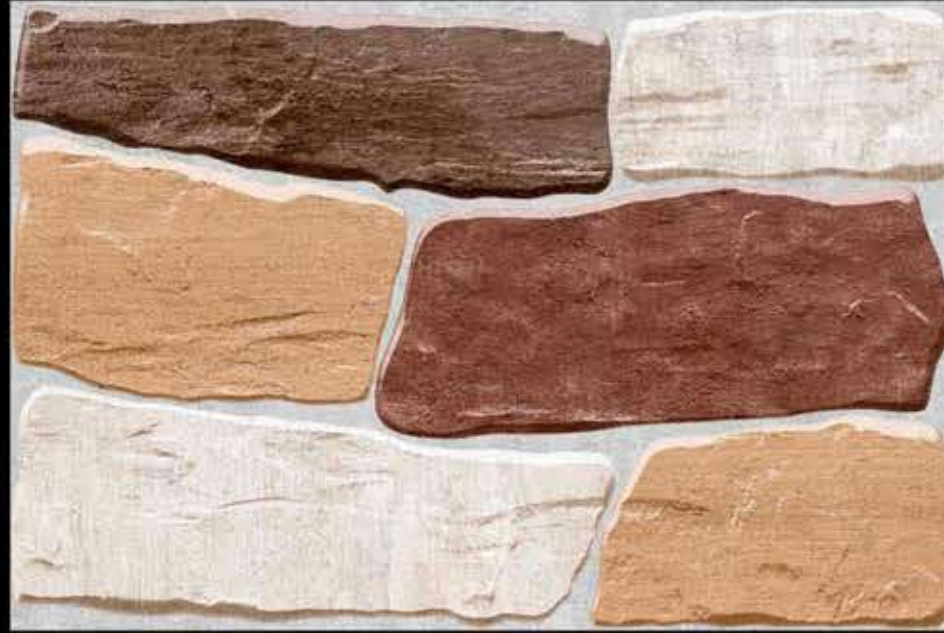

6091 M

AMROCK
CERAMICA

450X300 mm Tiles Satin Matt Series

6092 M (Random)

AMROCK
CERAMICA

450X300 mm Tiles Satin Matt Series

6093 M (Random)

AMROCK
CERAMICA