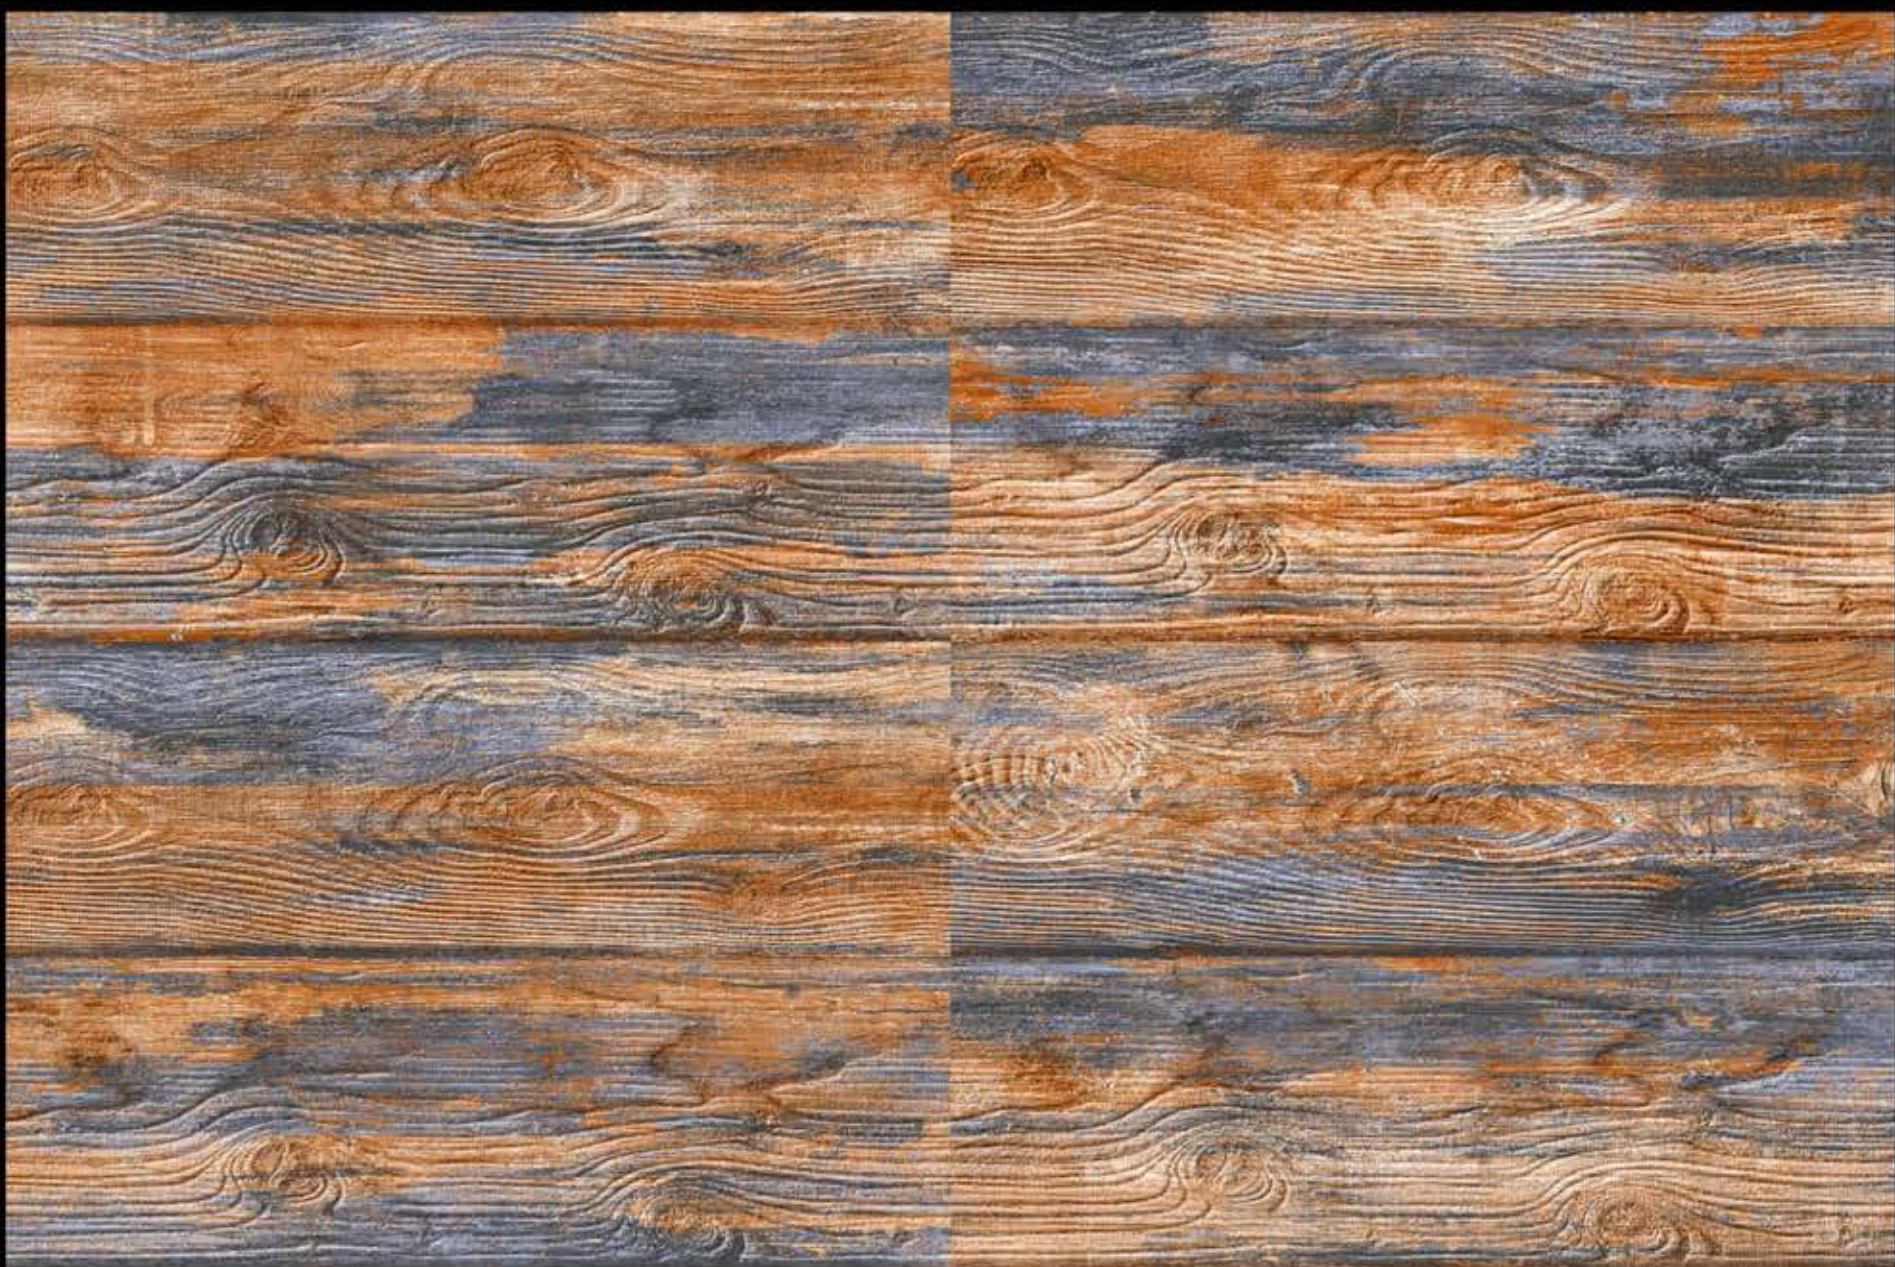

450X300 mm Tiles Matt Elevation Series

6110 M (Random)

AMROCK
CERAMICA

450X300 mm Tiles Matt Elevation Series

6111 M (Random)

AMROCK
CERAMICA

450X300 mm Tiles Matt Elevation Series

6112 M (Random)