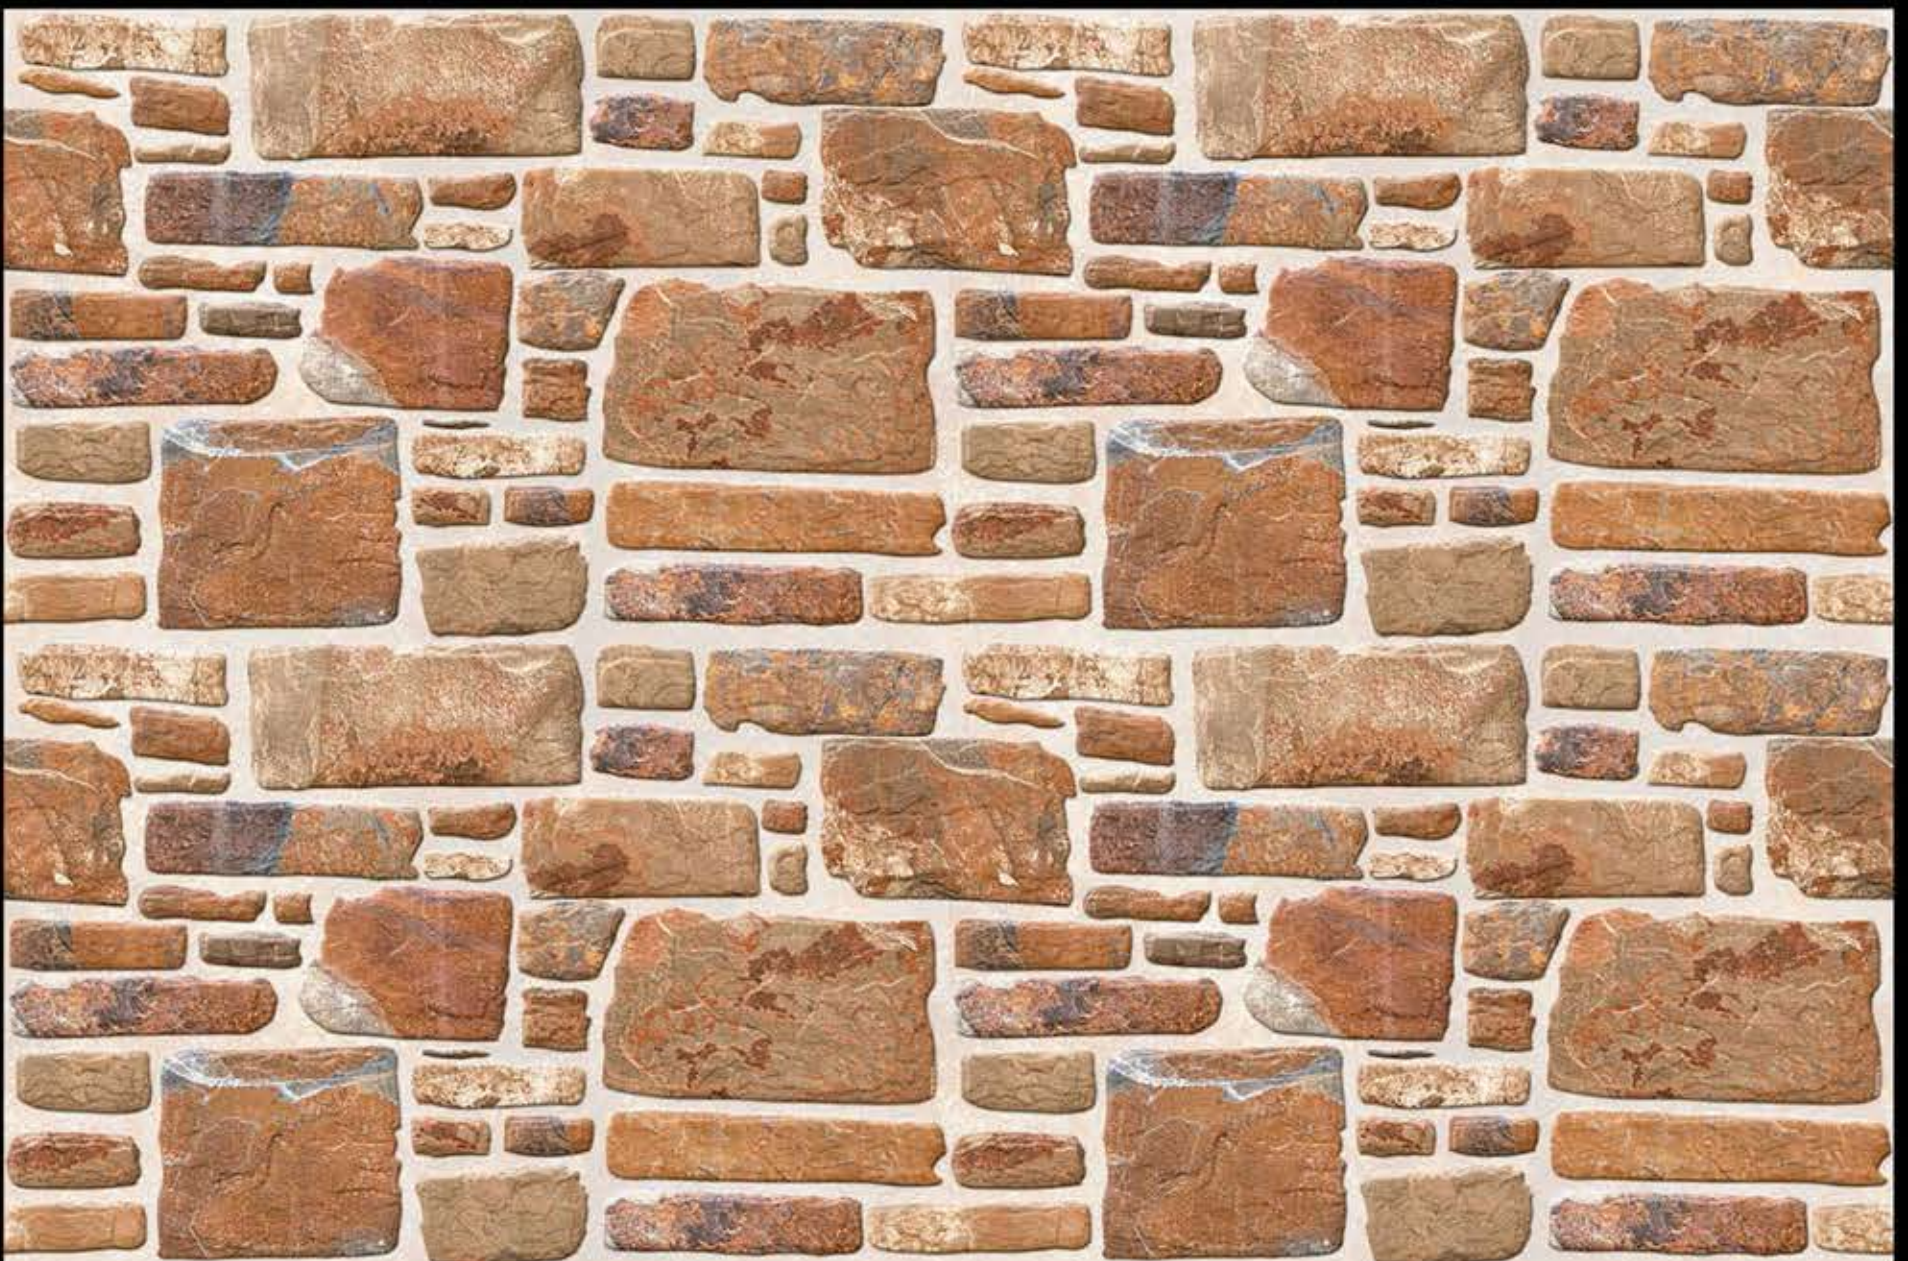

AMROCK
CERAMICA

450X300 mm Tiles Satin Matt Series

6083 M