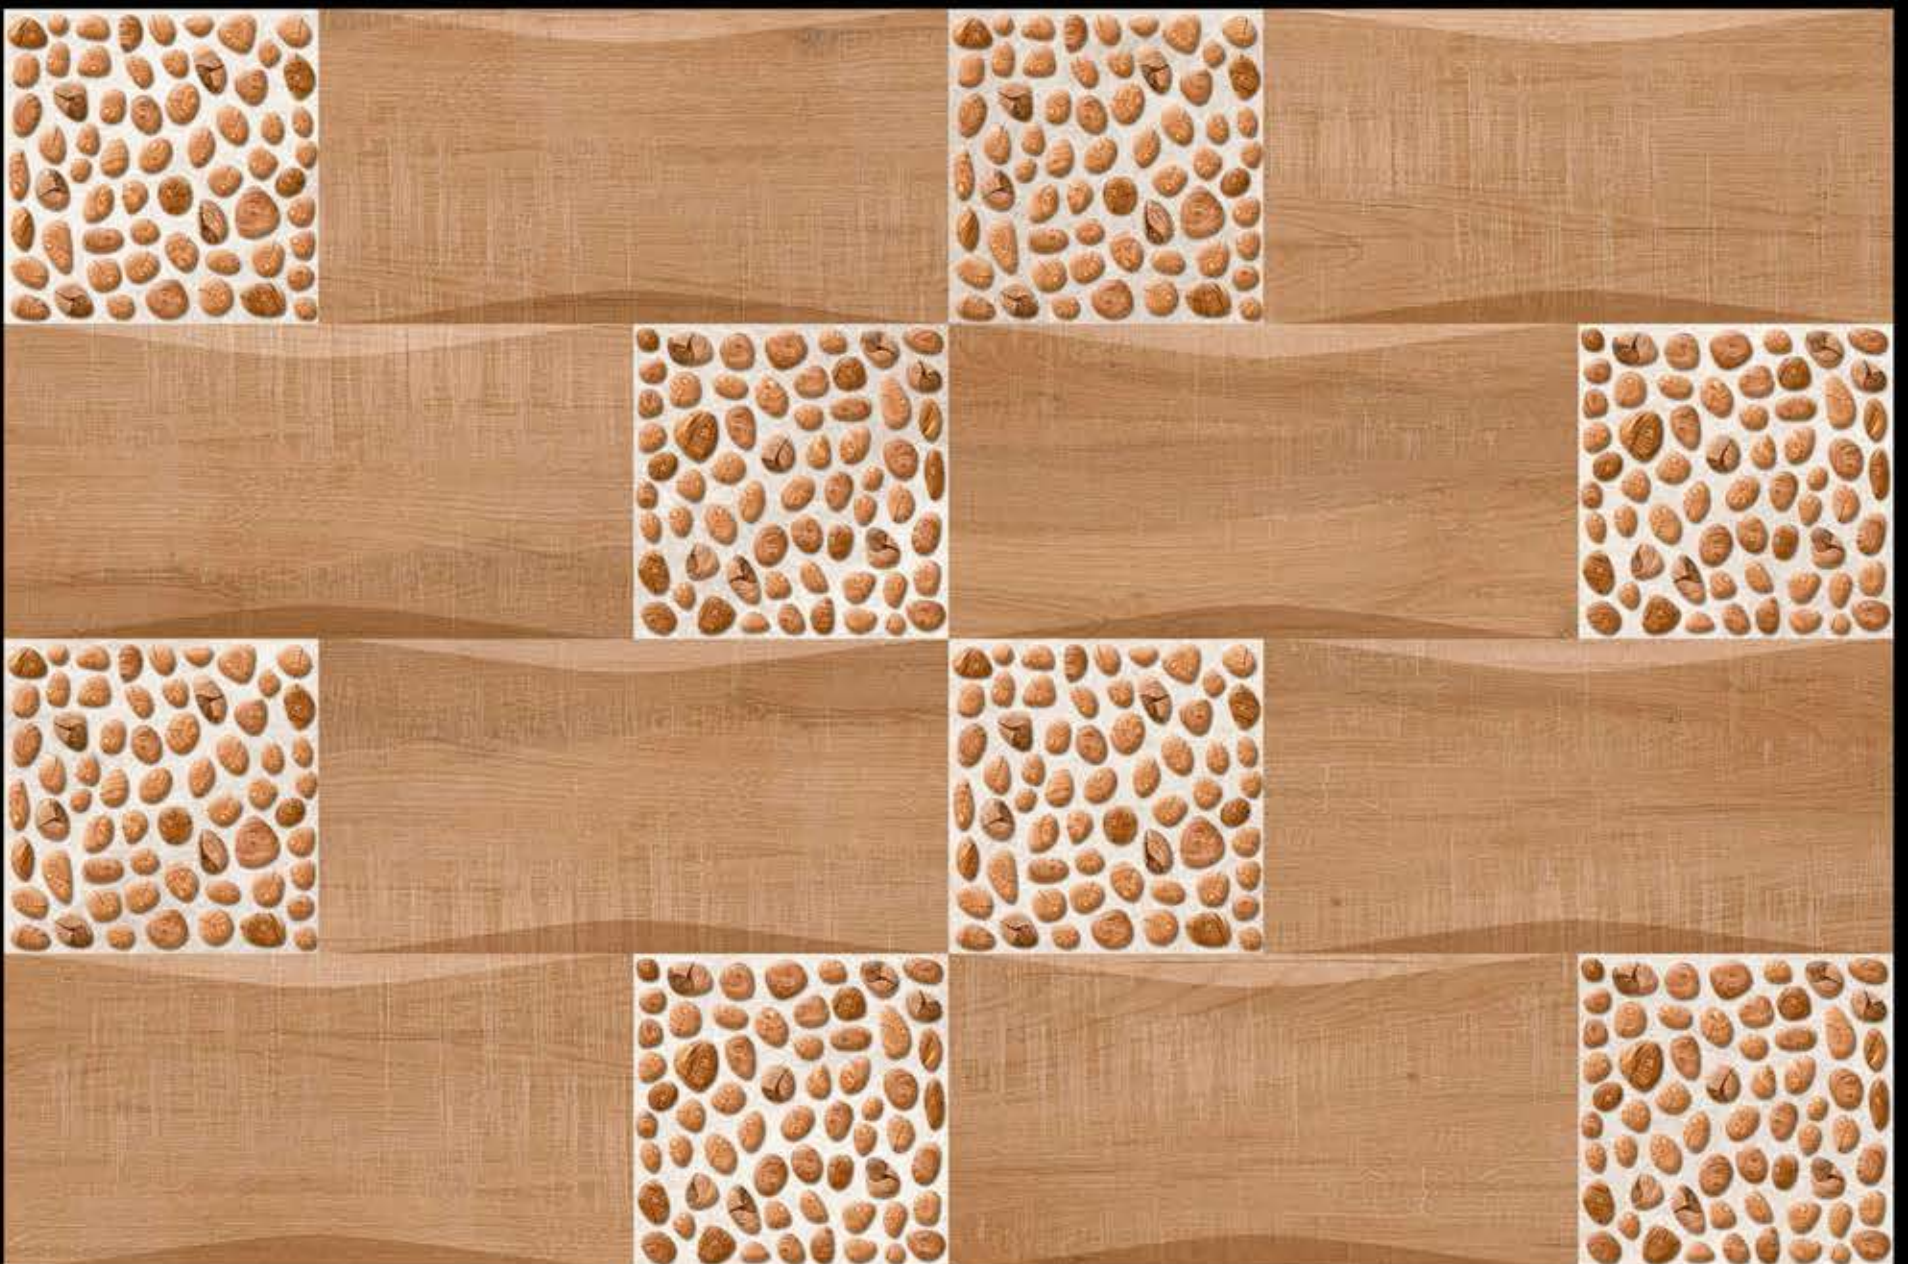

450X300 mm Tiles Matt Elevation Series

6126 M (Random)

AMROCK
GERAMICA

450X300 mm Tiles Matt Elevation Series

6127 M (Random)

AMROCK
CERAMICA

450X300 mm Tiles Matt Elevation Series

6128 M (Random)