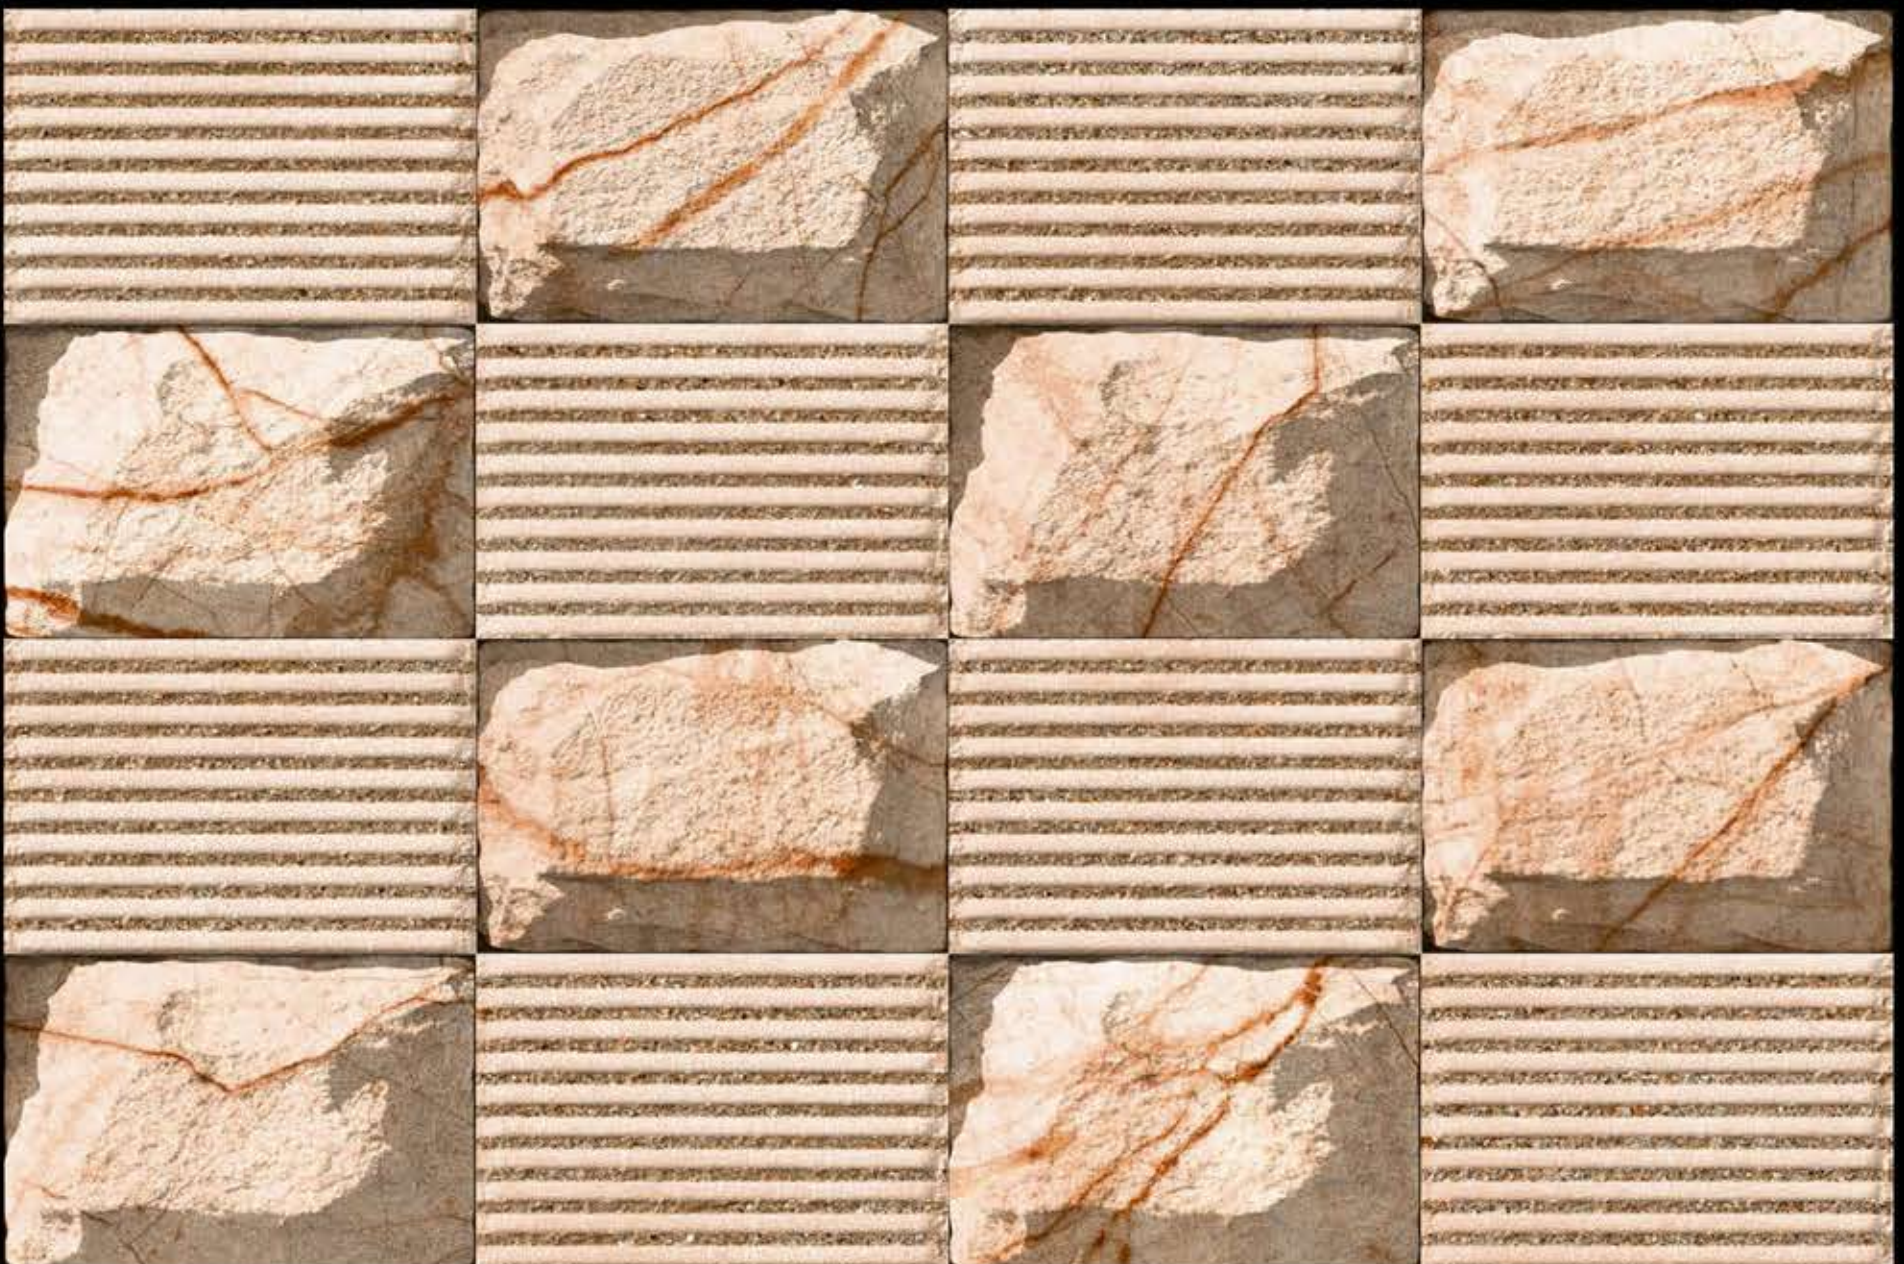

AMROCK
CERAMICA

450X300 mm Tiles Matt Elevation Series

6113 M (Random)