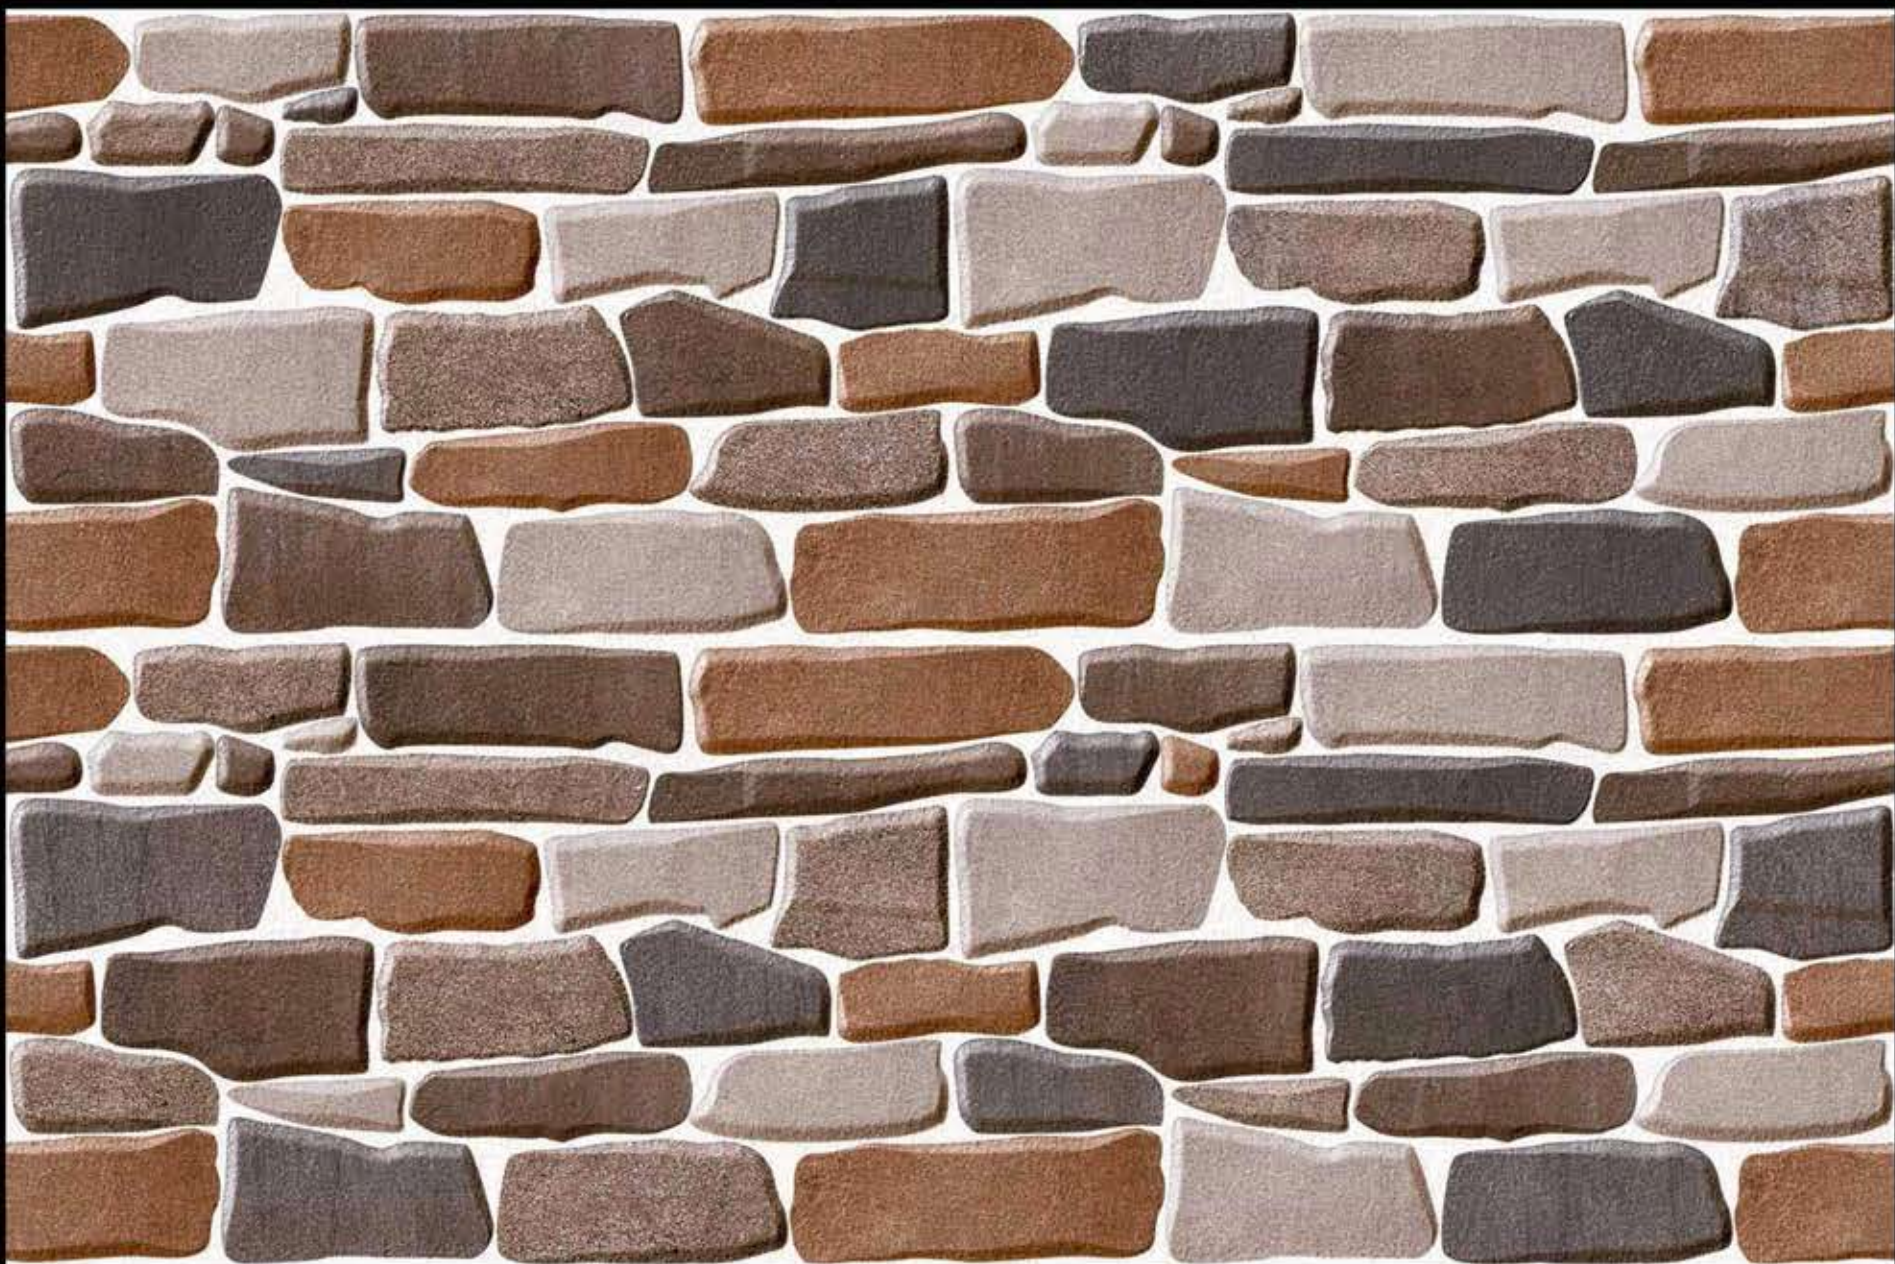

AMROCK
CERAMICA

450X300 mm Tiles Satin Matt Series

6094 M (Random)