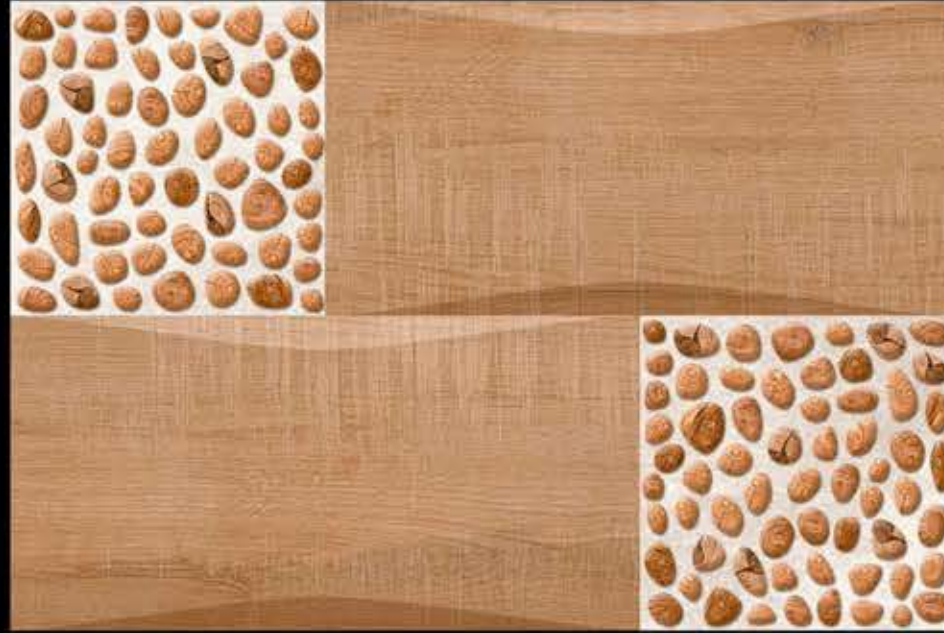

450X300 mm Tiles Matt Elevation Series

6126 M (Random)

AMROCK
GERAMICA

450X300 mm Tiles Matt Elevation Series

6127 M (Random)

AMROCK
CERAMICA

450X300 mm Tiles Matt Elevation Series

6128 M (Random)