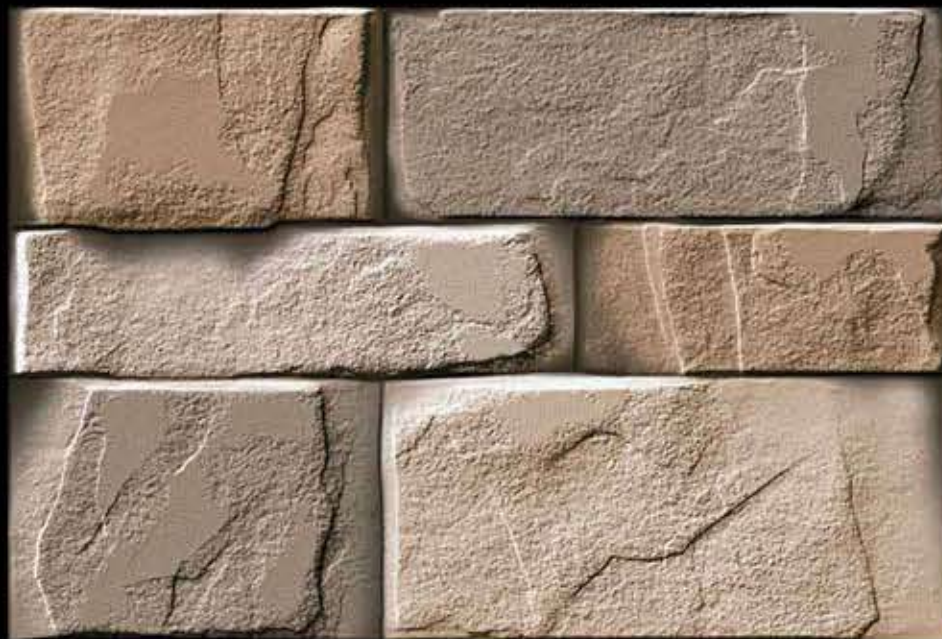

AMROCK
CERAMICA

450X300 mm Tiles

Satin Matt Series

615 M