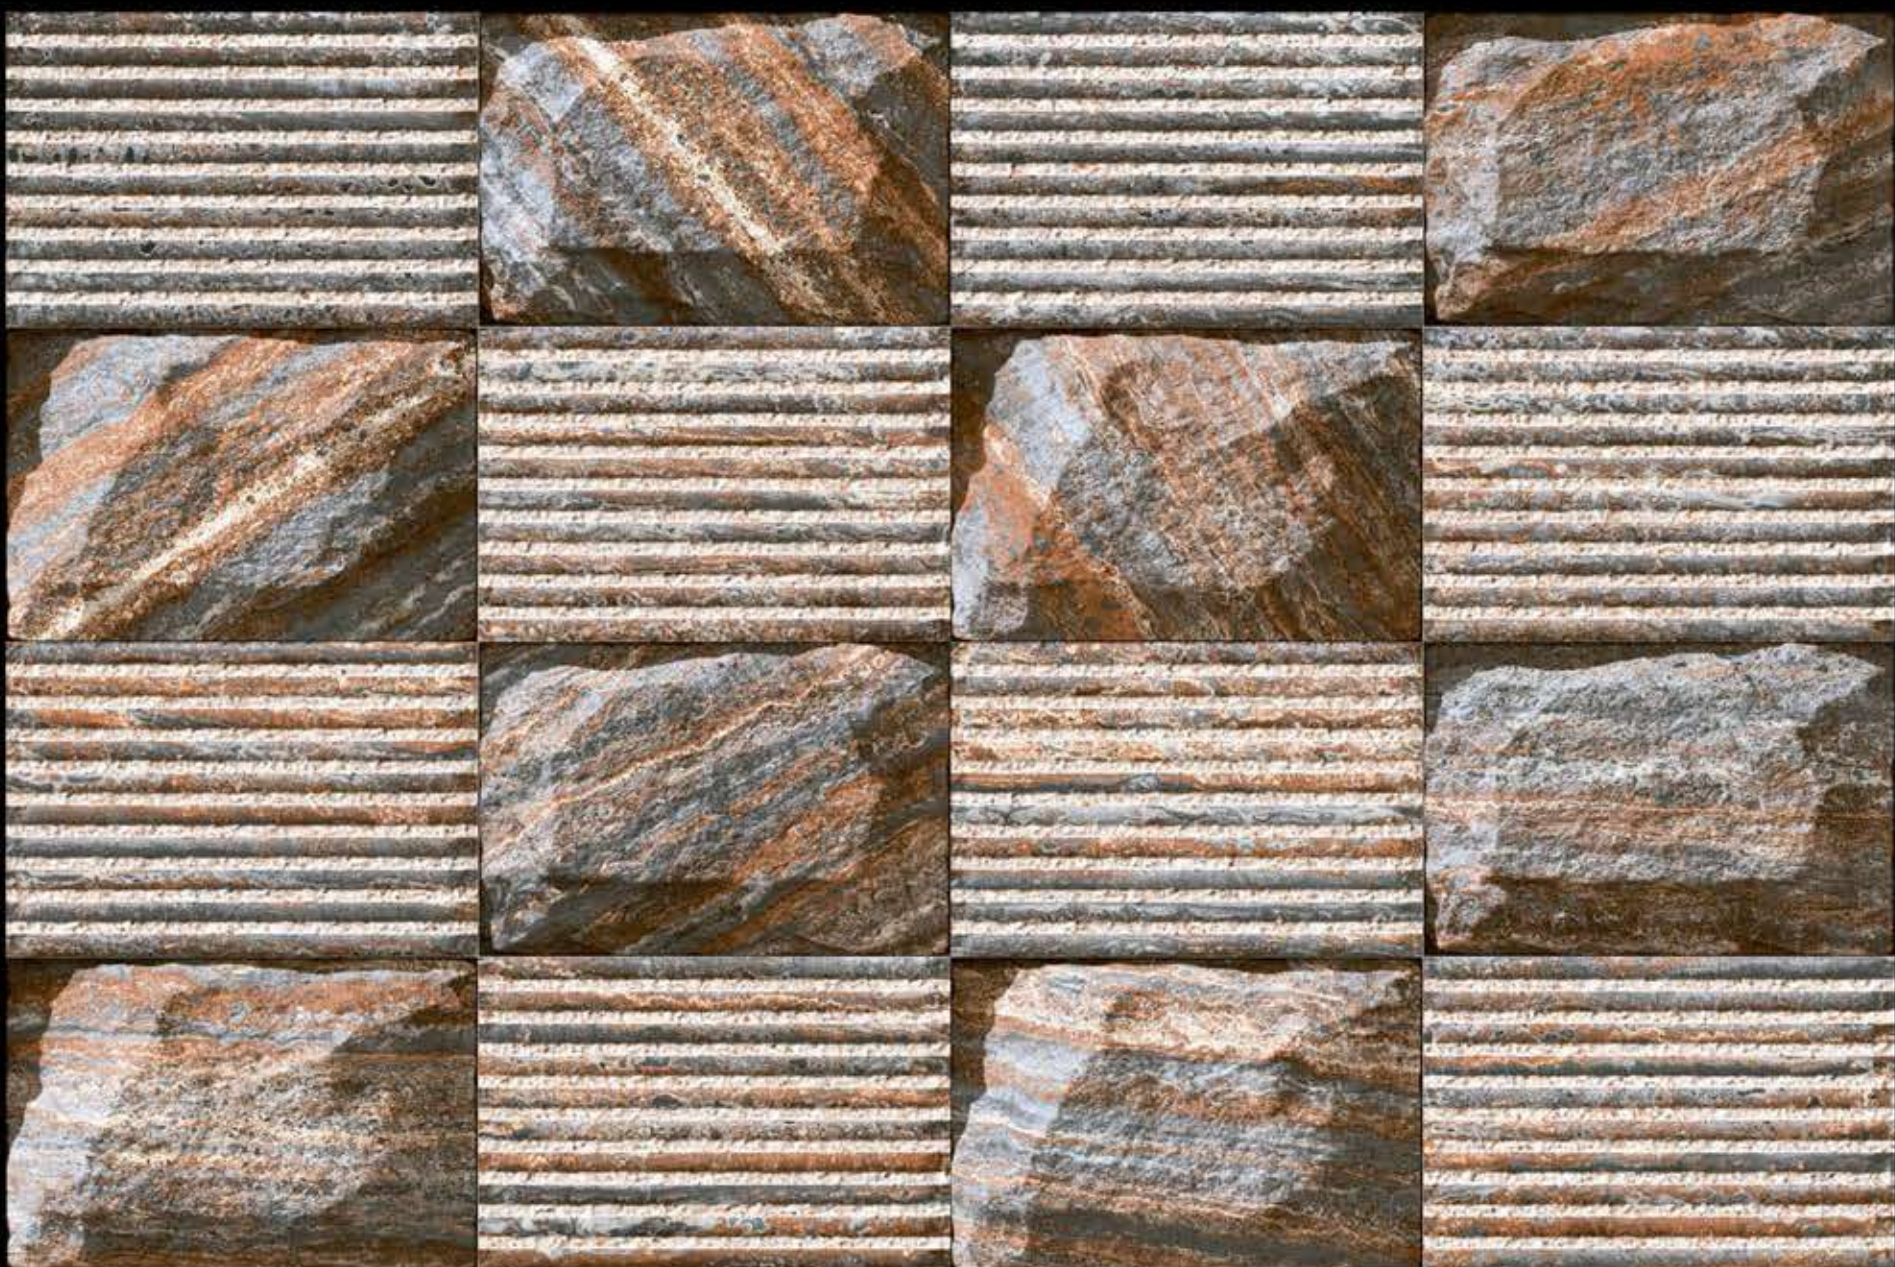

450X300 mm Tiles Matt Elevation Series

6158 M (Random)

AMROCK
CERAMICA

450X300 mm Tiles Matt Elevation Series

6159 M (Random)

AMROCK
CERAMICA

450X300 mm Tiles Matt Elevation Series

6160 M (Random)