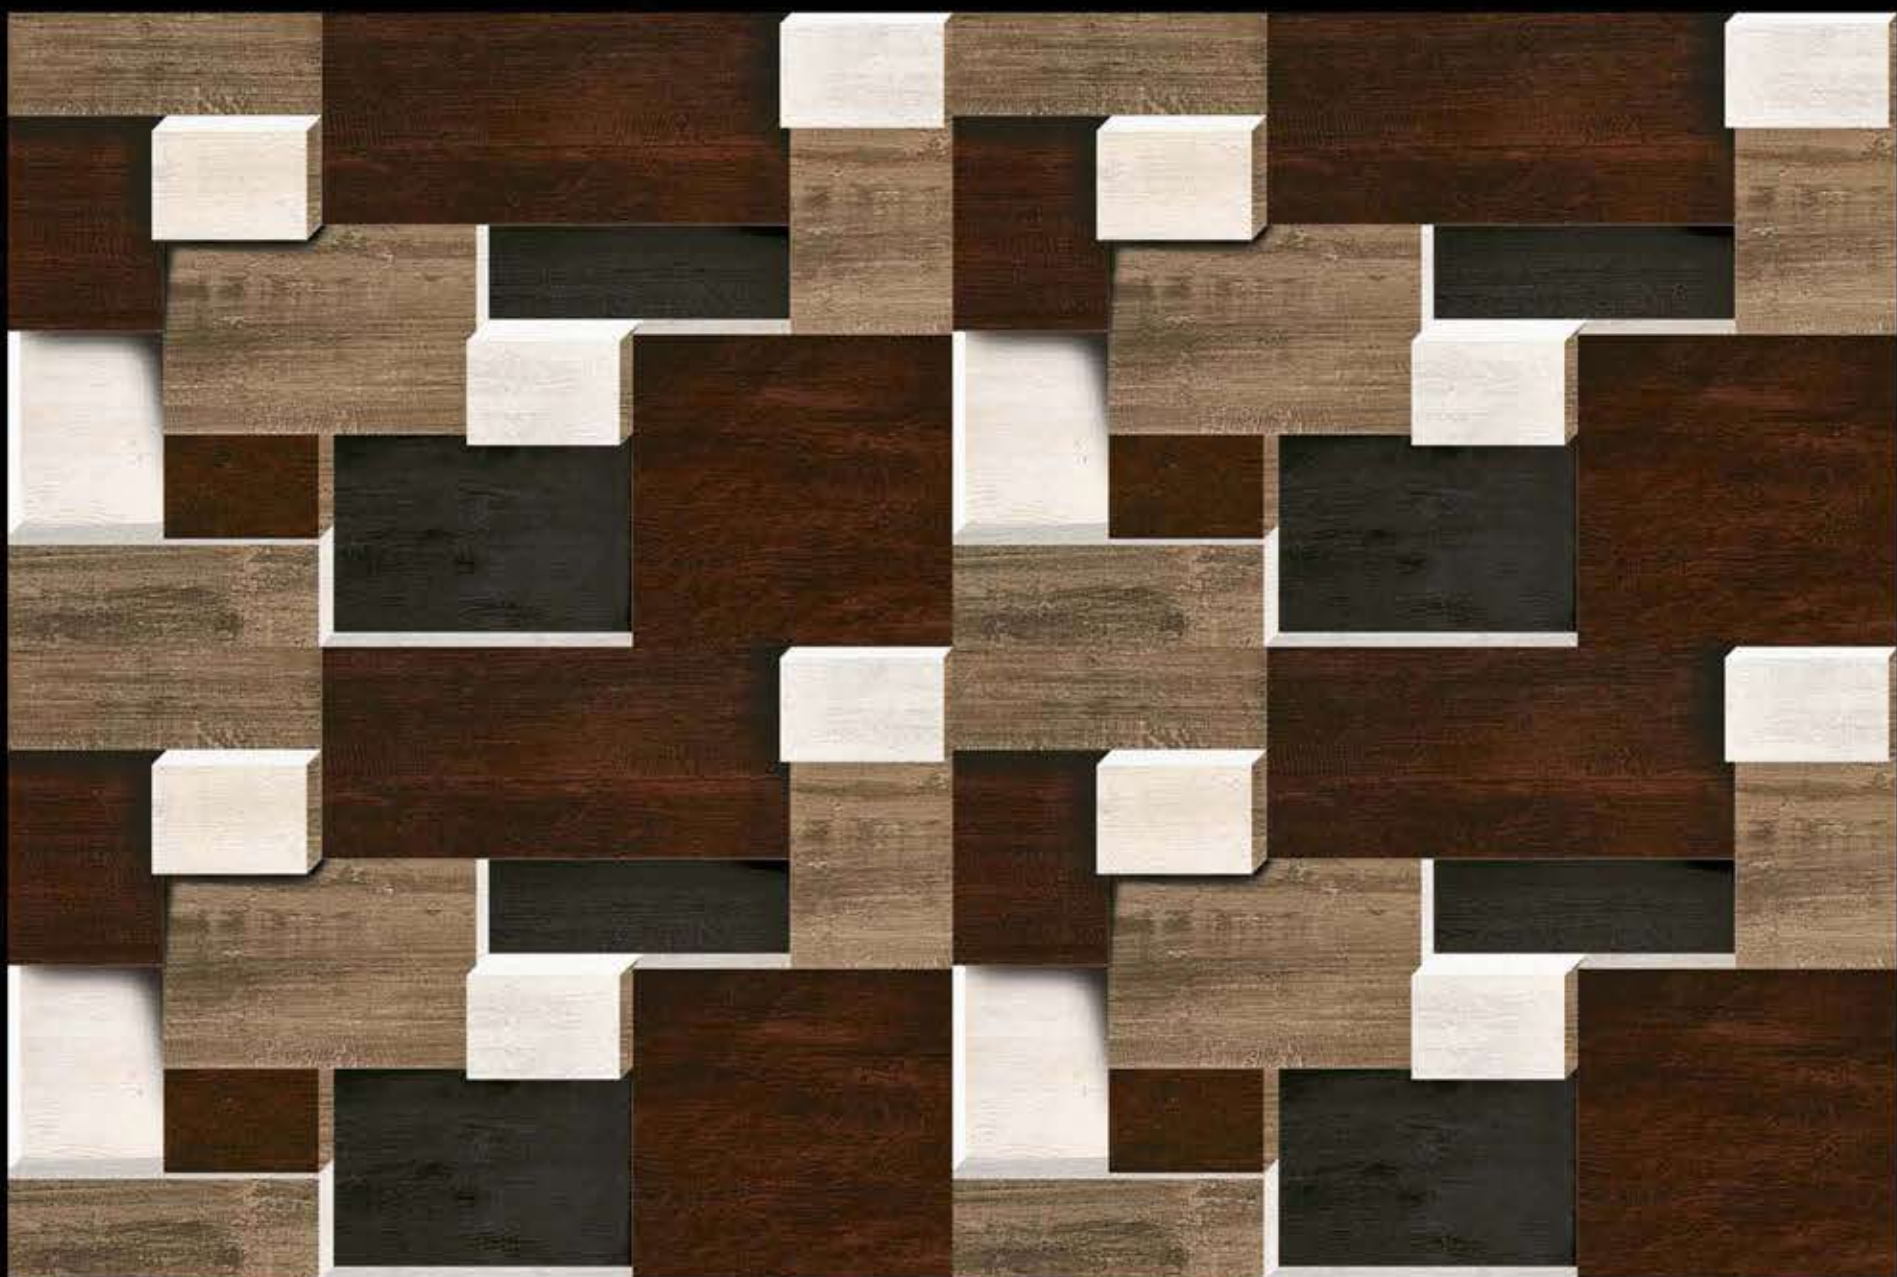

450X300 mm Tiles Satin Matt Series

620 M

AMROCK
CERAMICA

450X300 mm Tiles Satin Matt Series

621 M

AMROCK
CERAMICA

450X300 mm Tiles

Satin Matt Series