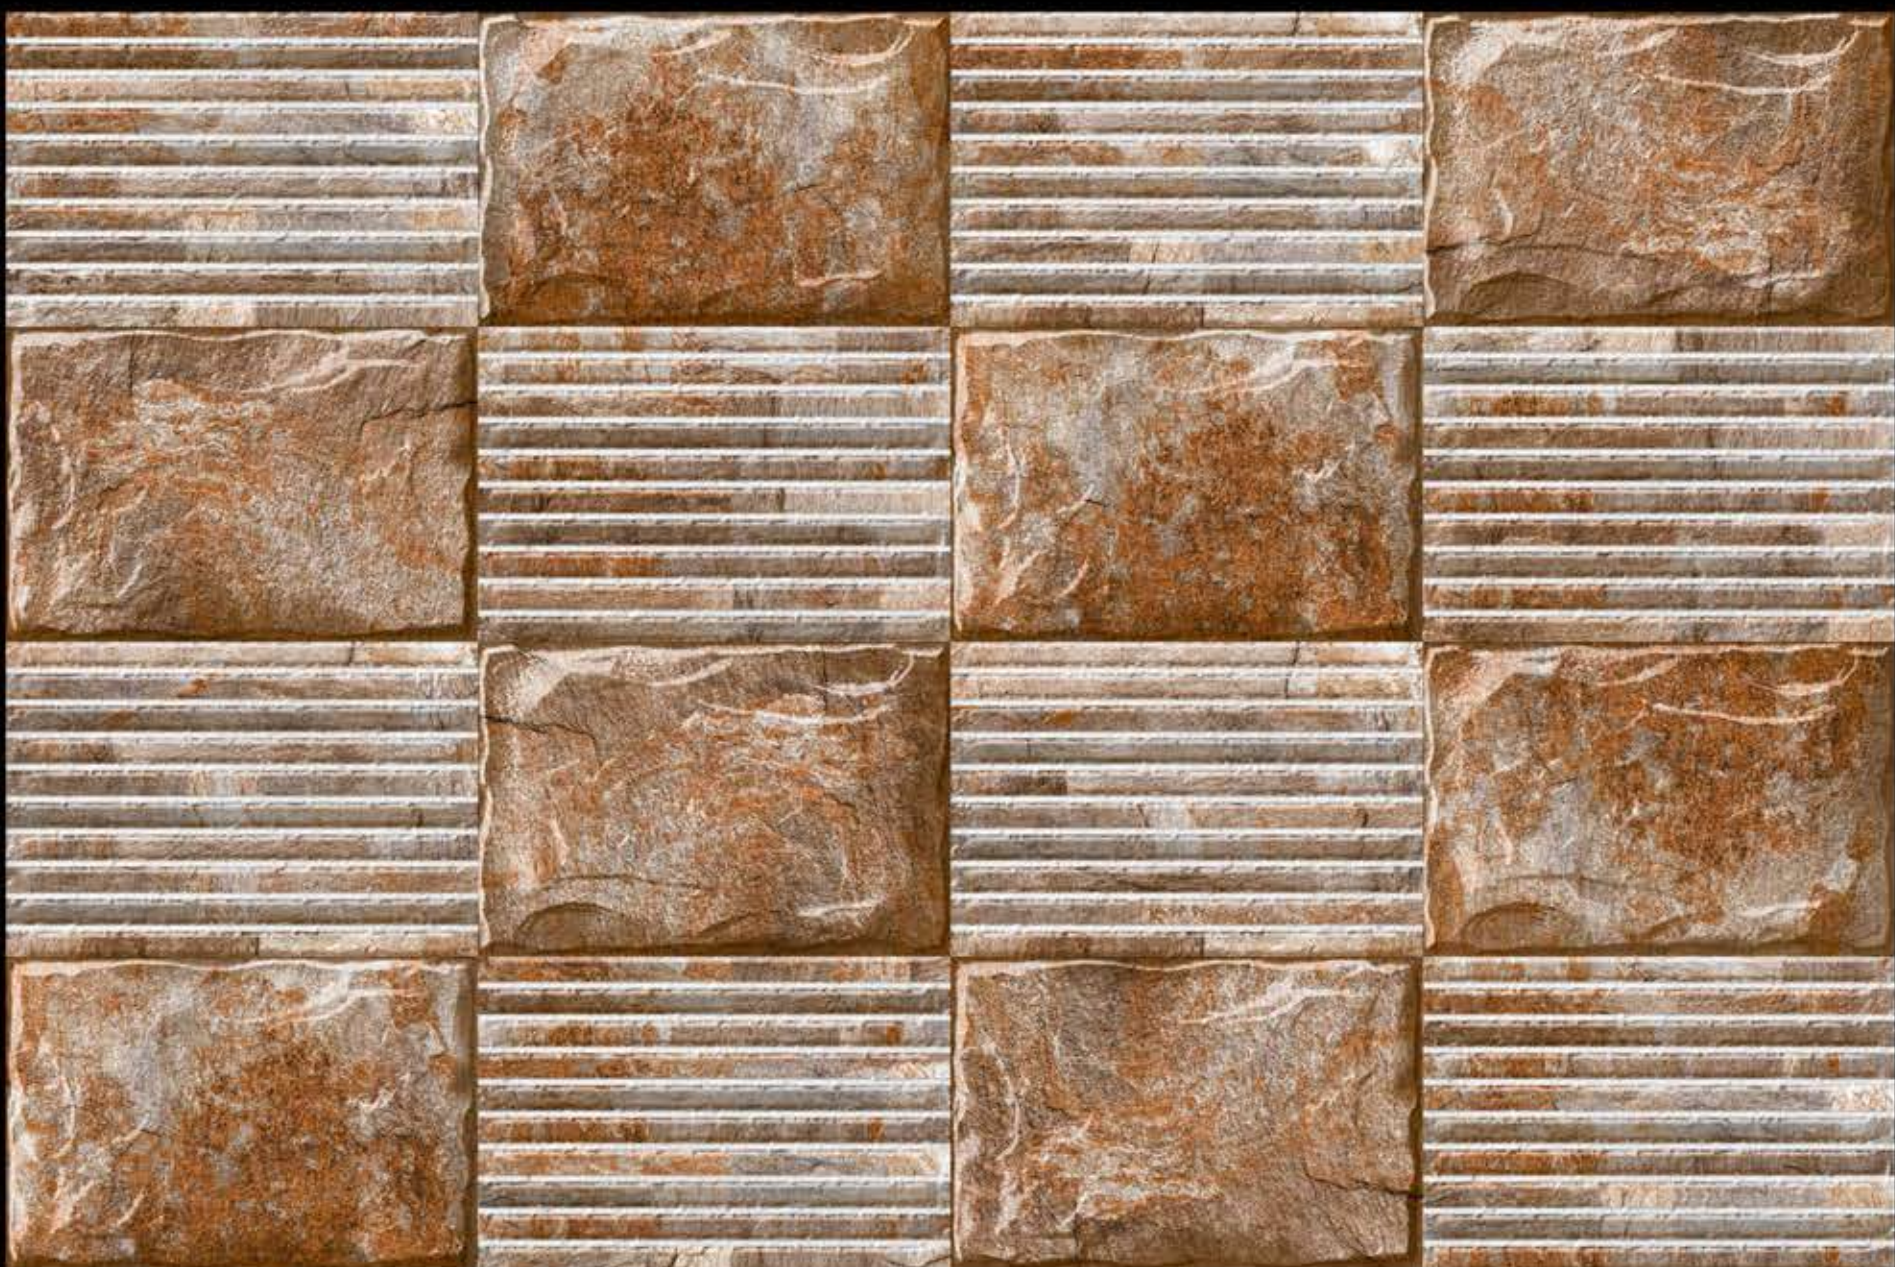

AMROCK
GERAMICA

450X300 mm Tiles Matt Elevation Series

6145 M (Random)