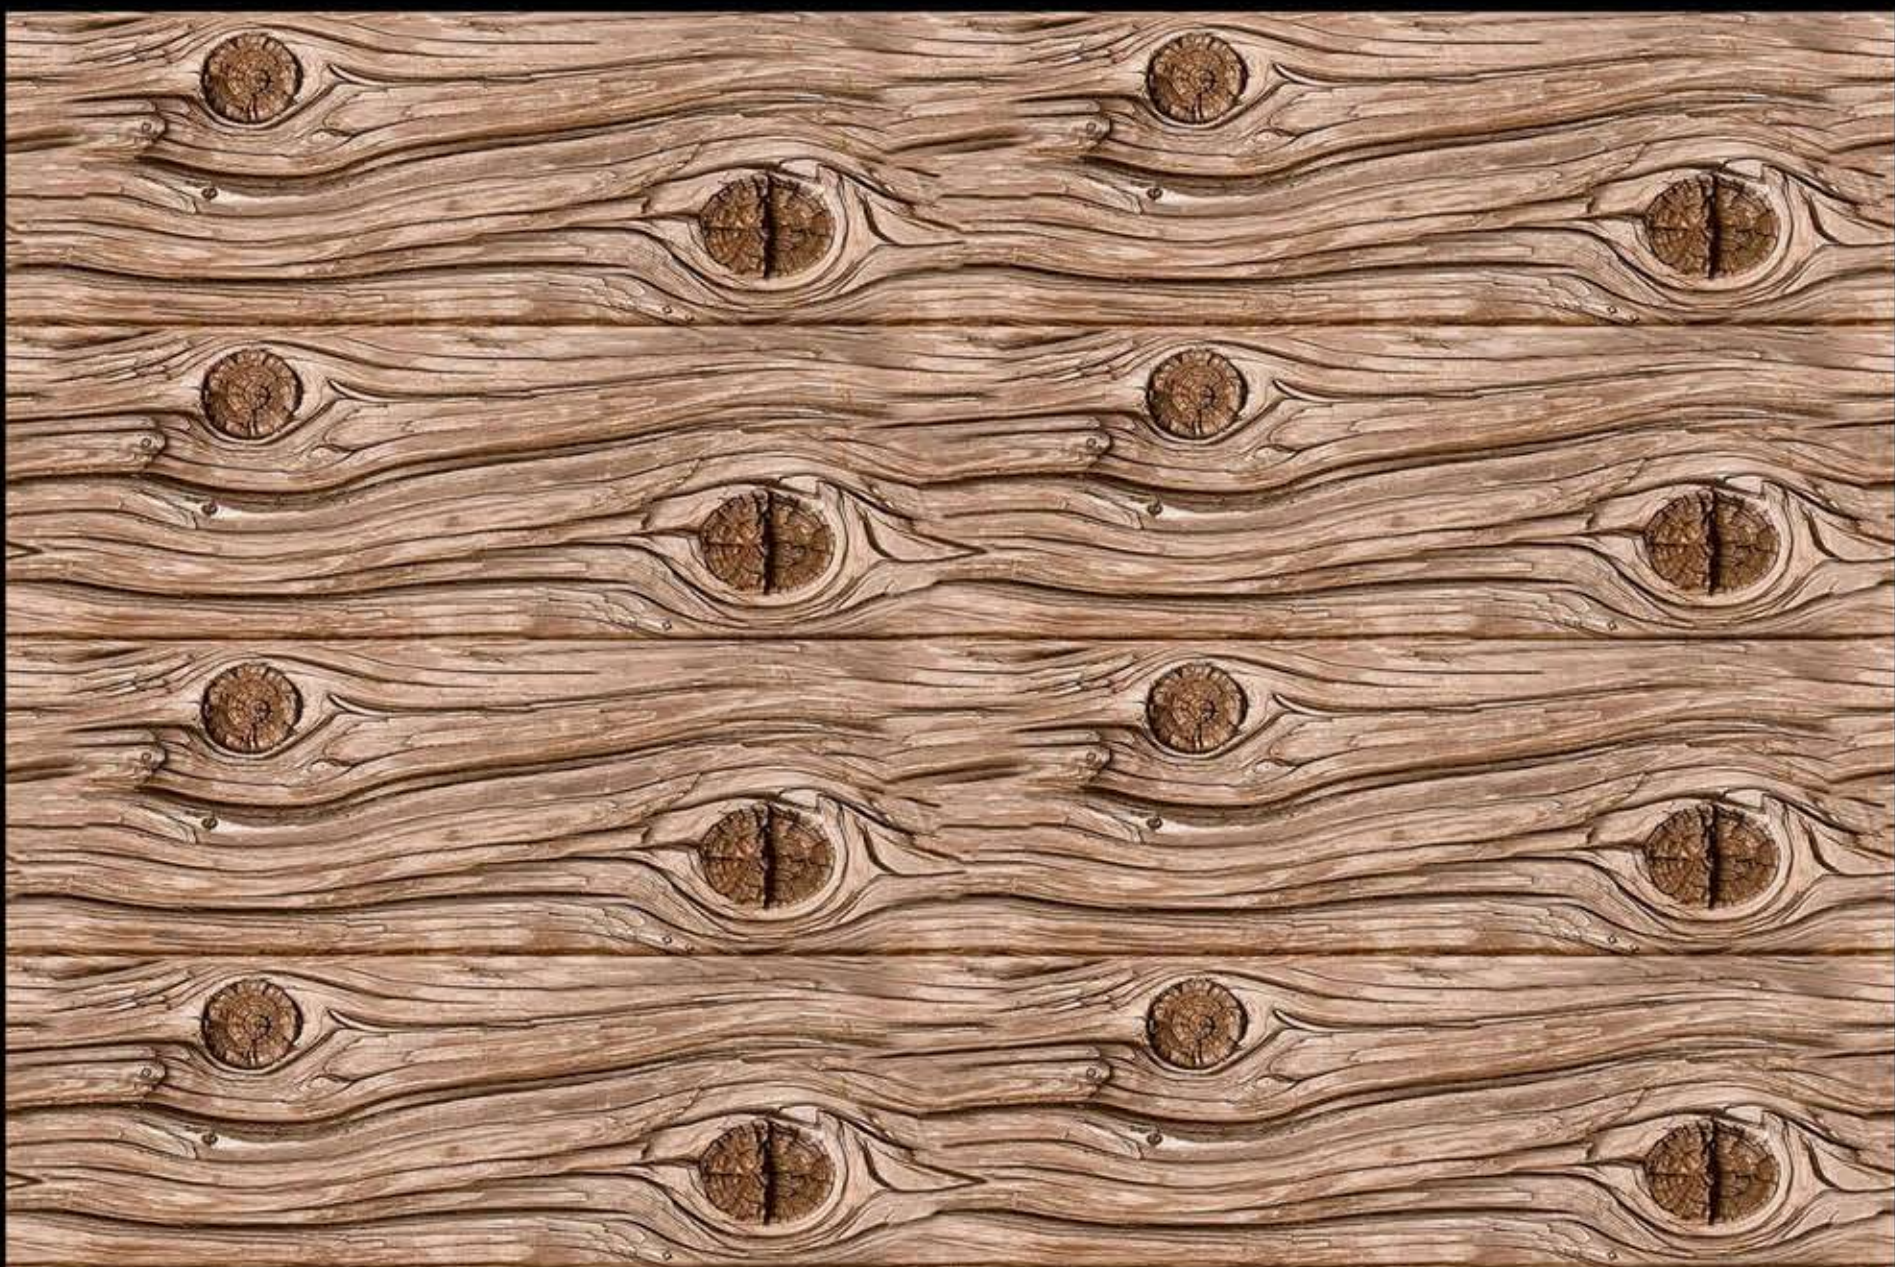

AMROCK
CERAMICA

450X300 mm Tiles Satin Matt Series

6089 M

AMROCK
CERAMICA

450X300 mm Tiles Satin Matt Series

6090 M

AMROCK
CERAMICA

450X300 mm Tiles Satin Matt Series