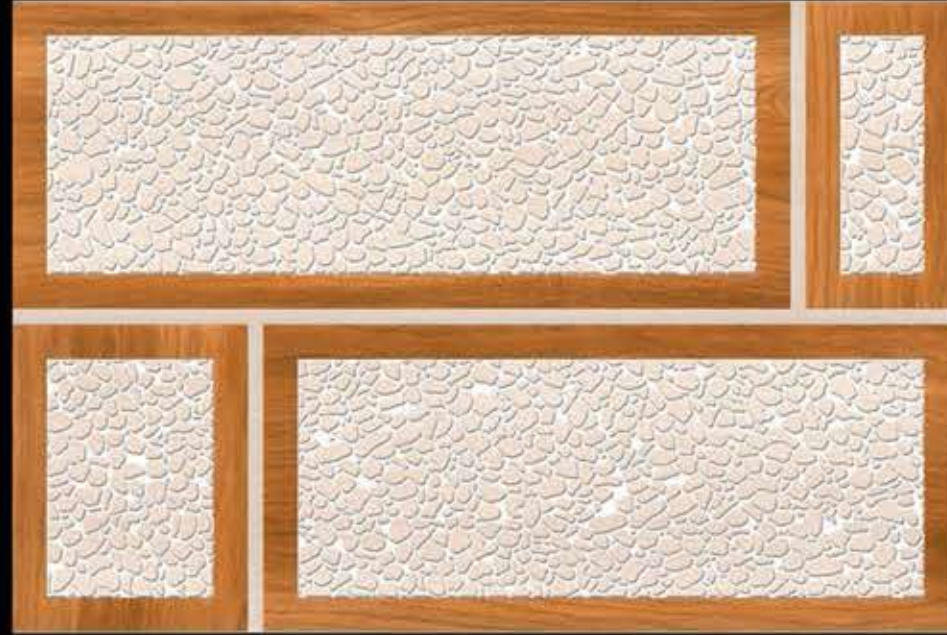

450X300 mm Tiles Satin Matt Series

6086-M-(Random)

AMROCK
CERAMICA

450X300 mm Tiles Satin Matt Series

6087-M-(Random)

AMROCK
CERAMICA

450X300 mm Tiles Satin Matt Series

6088-M