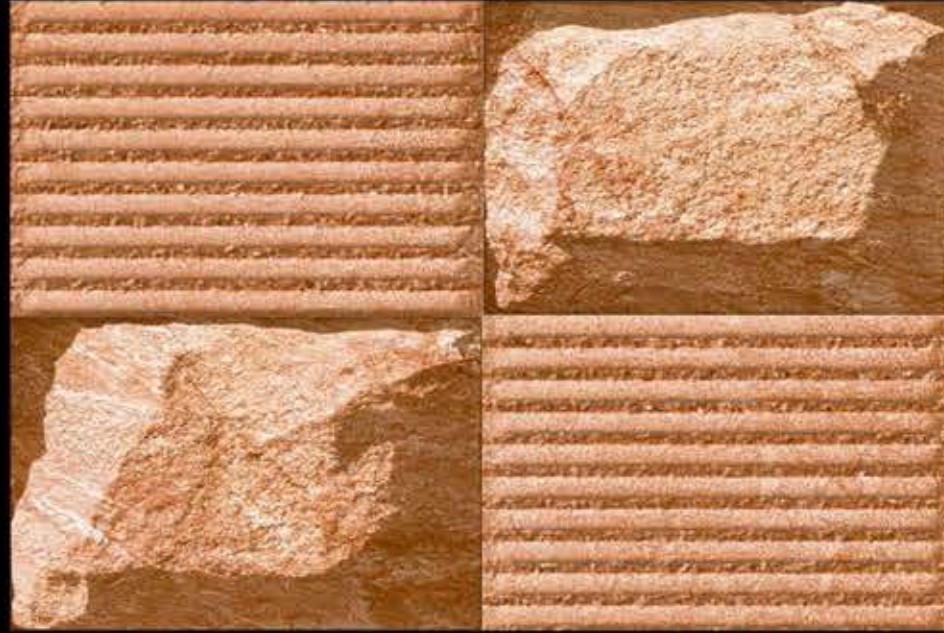

AMROCK
CERAMICA

450X300 mm Tiles Matt Elevation Series

6161 M (Random)