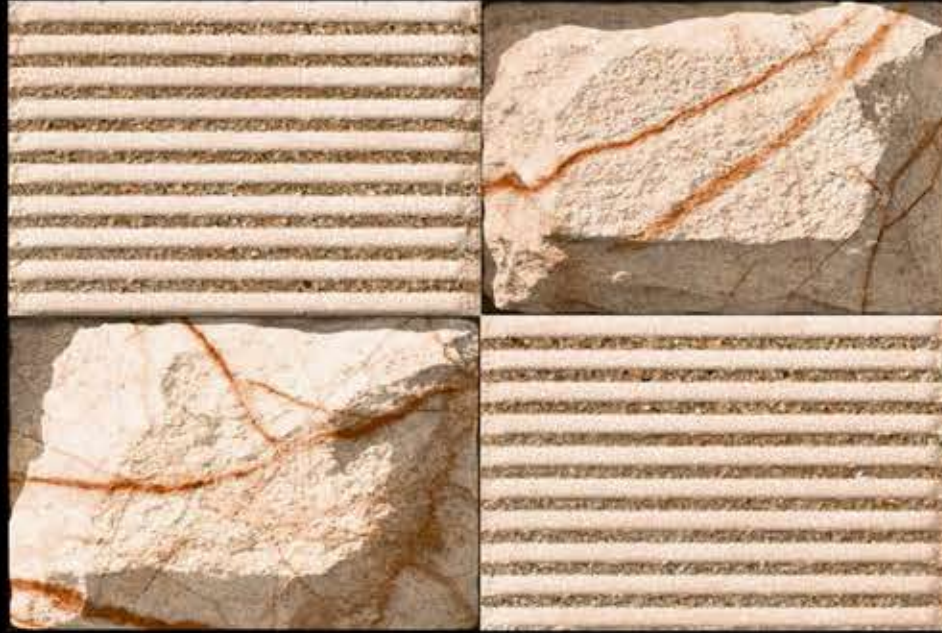

AMROCK
CERAMICA

450X300 mm Tiles Matt Elevation Series

6113 M (Random)