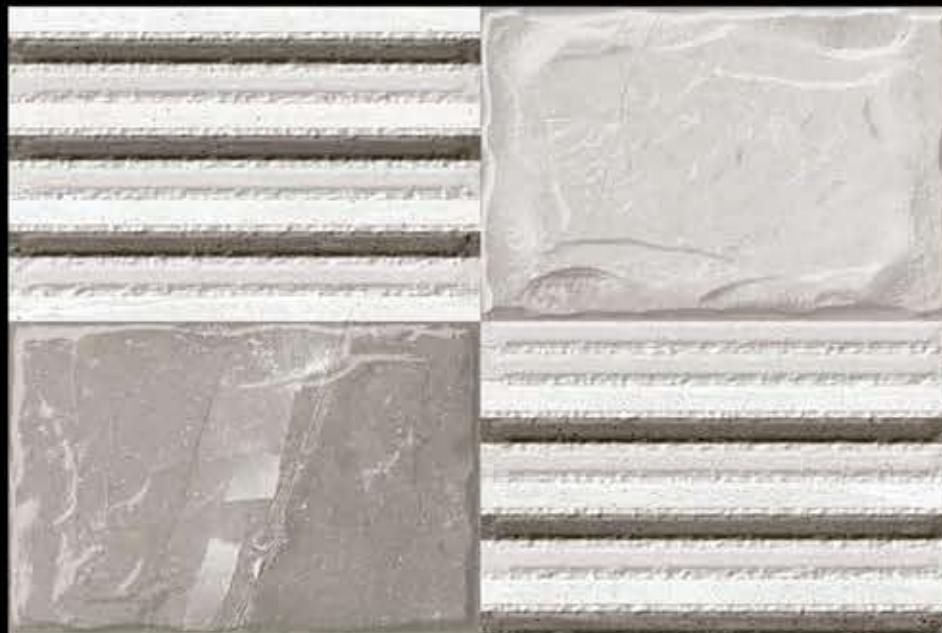

AMROCK
CERAMICA

450X300 mm Tiles Matt Elevation Series

6123 M (Random)