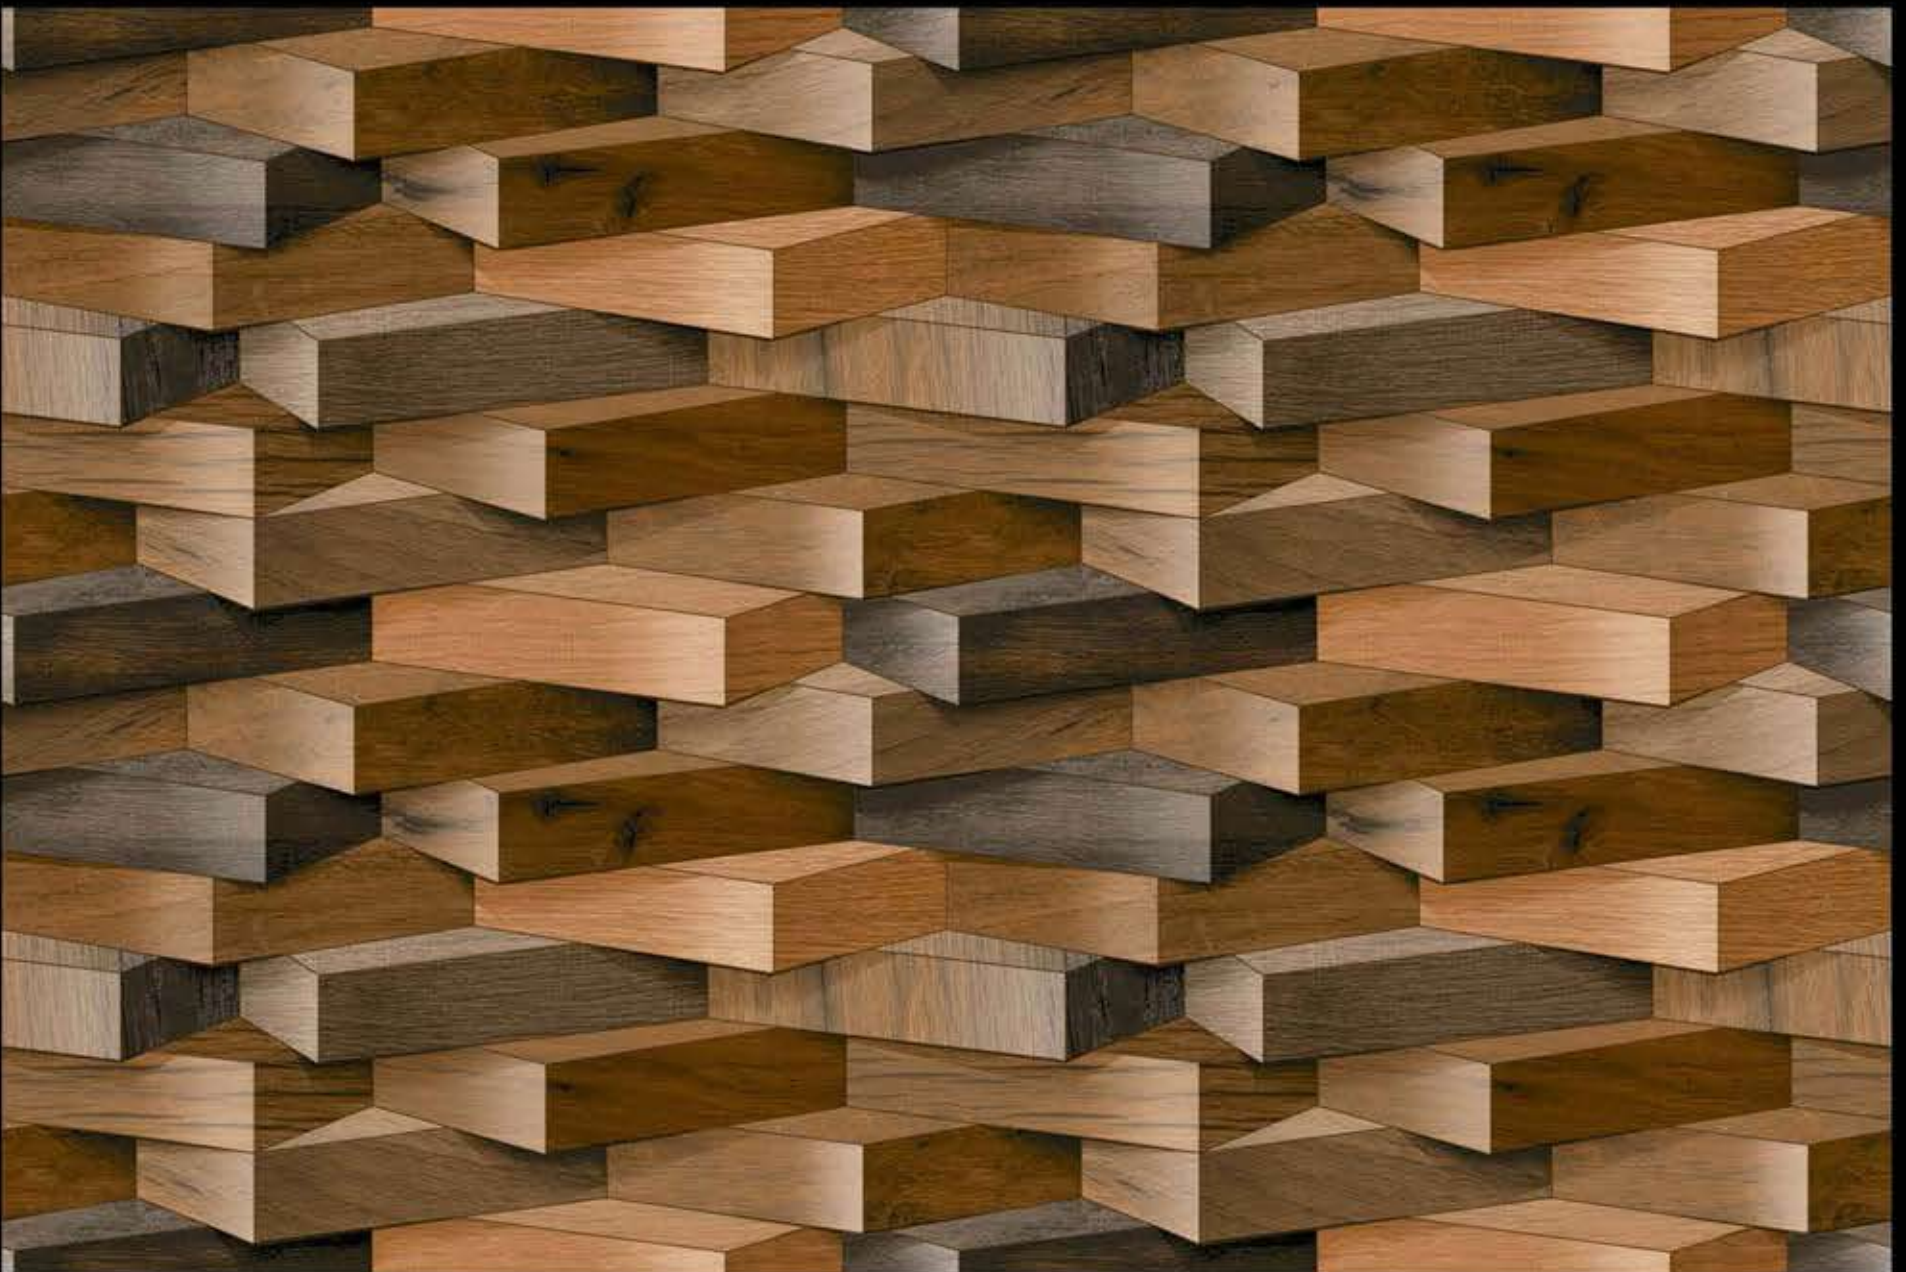

625 M

AMROCK
CERAMICA

450X300 mm Tiles Satin Matt Series

628 M

AMROCK
CERAMICA

450X300 mm Tiles Satin Matt Series

631 M

AMROCK
CERAMICA