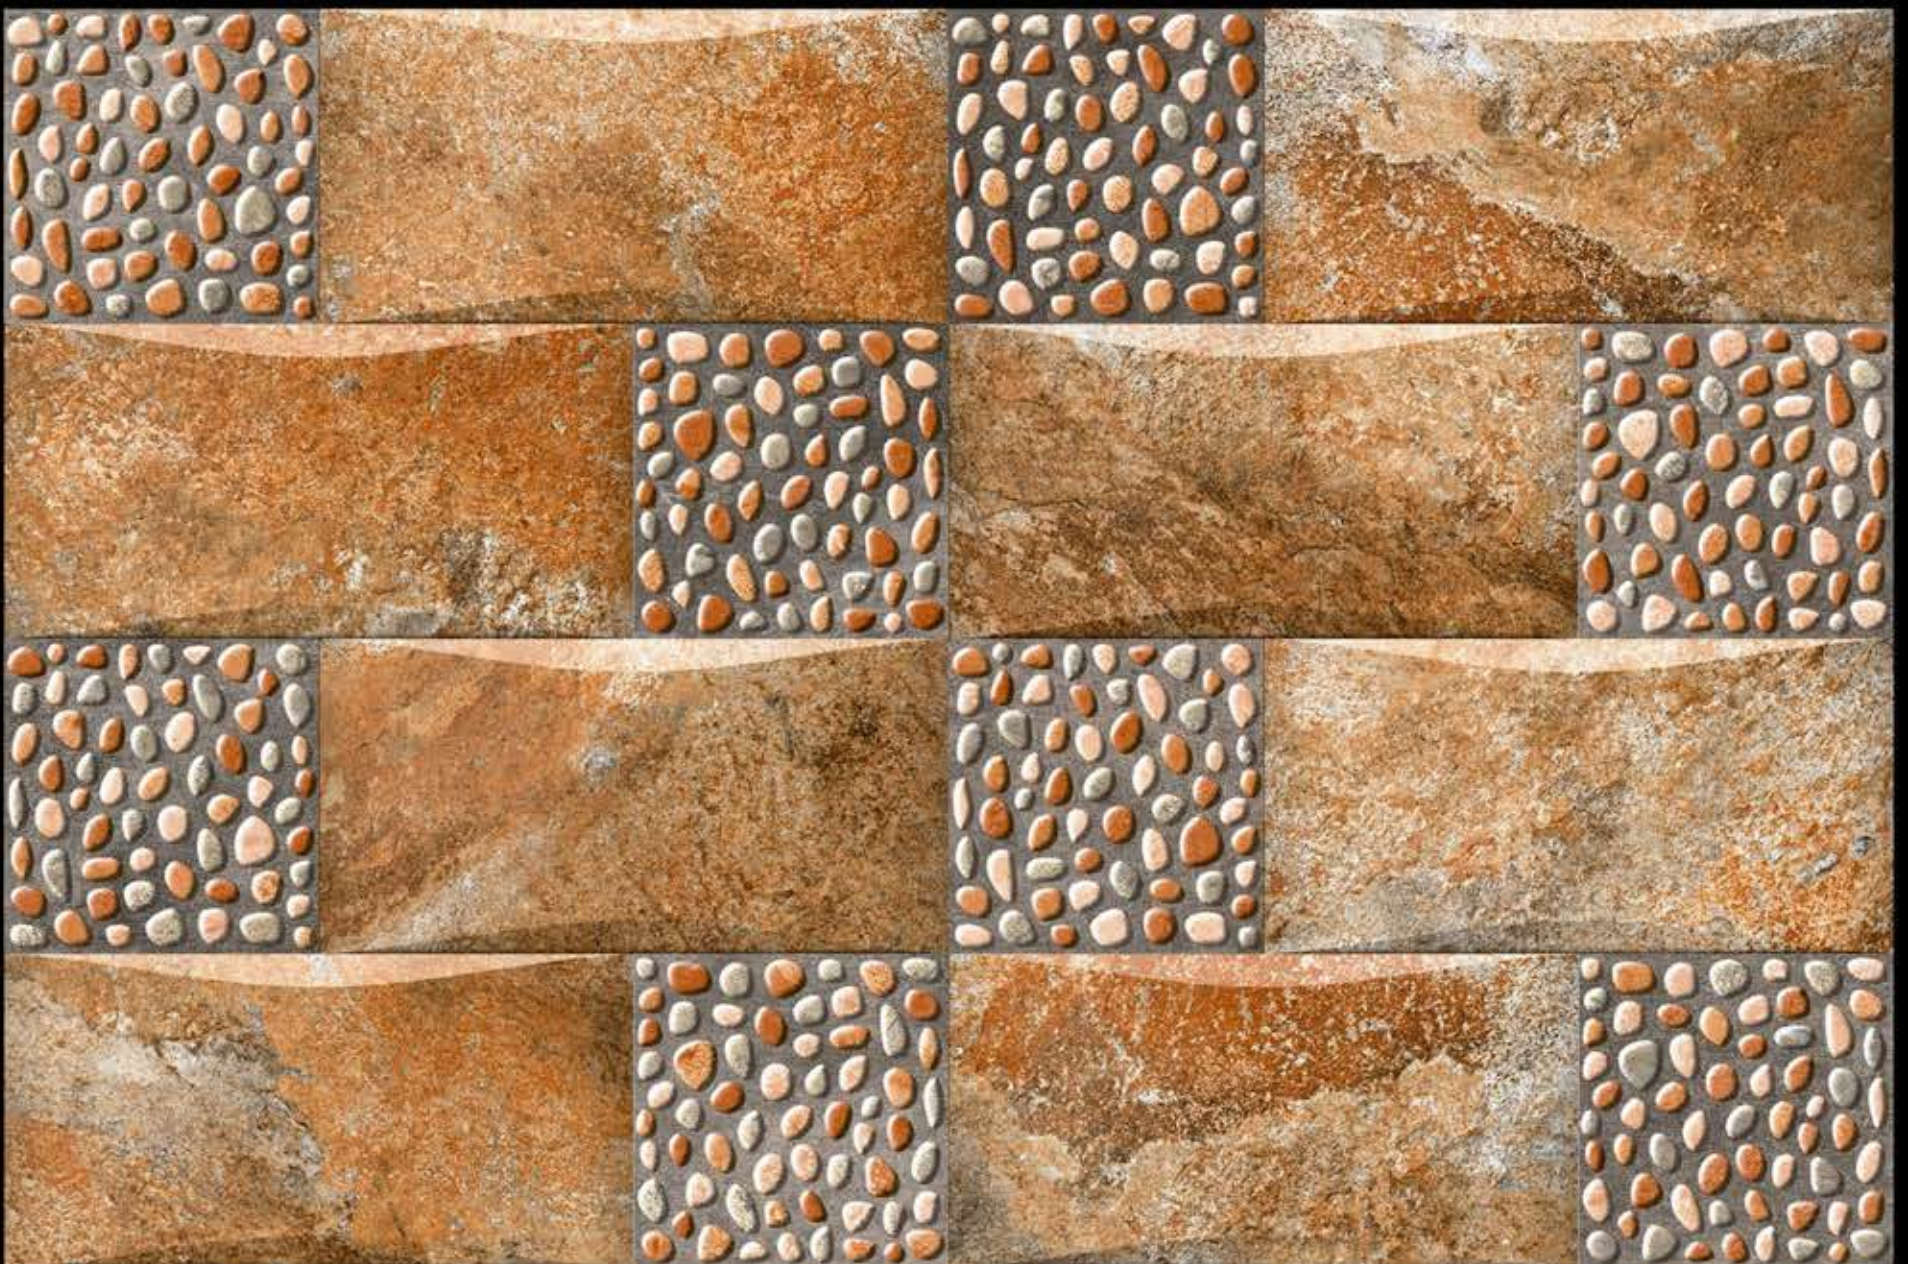

450X300 mm Tiles Matt Elevation Series

6134 M (Random)

AMROCK
CERAMICA

450X300 mm Tiles Matt Elevation Series

6135 M (Random)

AMROCK
CERAMICA

450X300 mm Tiles Matt Elevation Series

6136 M (Random)