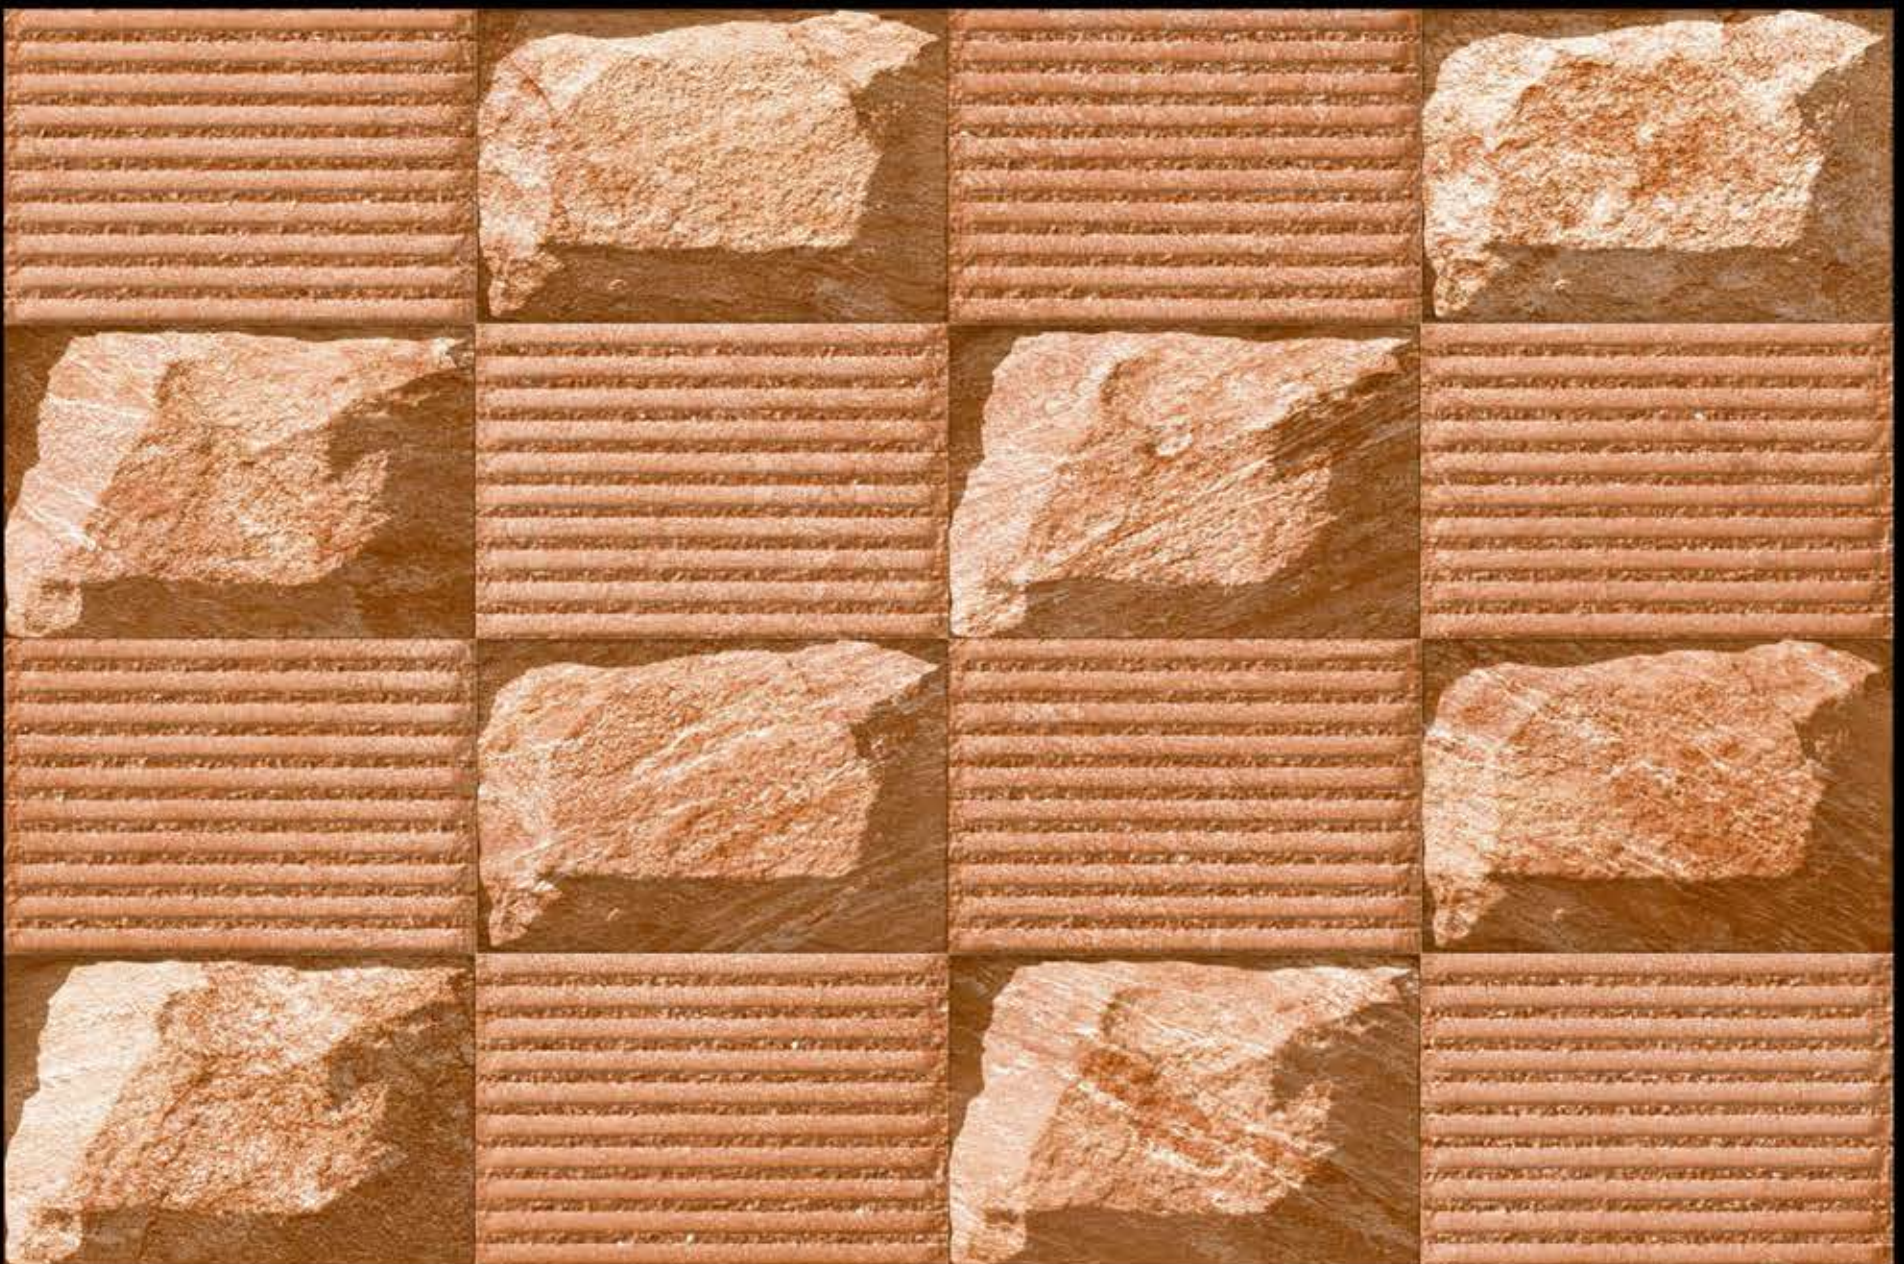

AMROCK
CERAMICA

450X300 mm Tiles Matt Elevation Series

6161 M (Random)