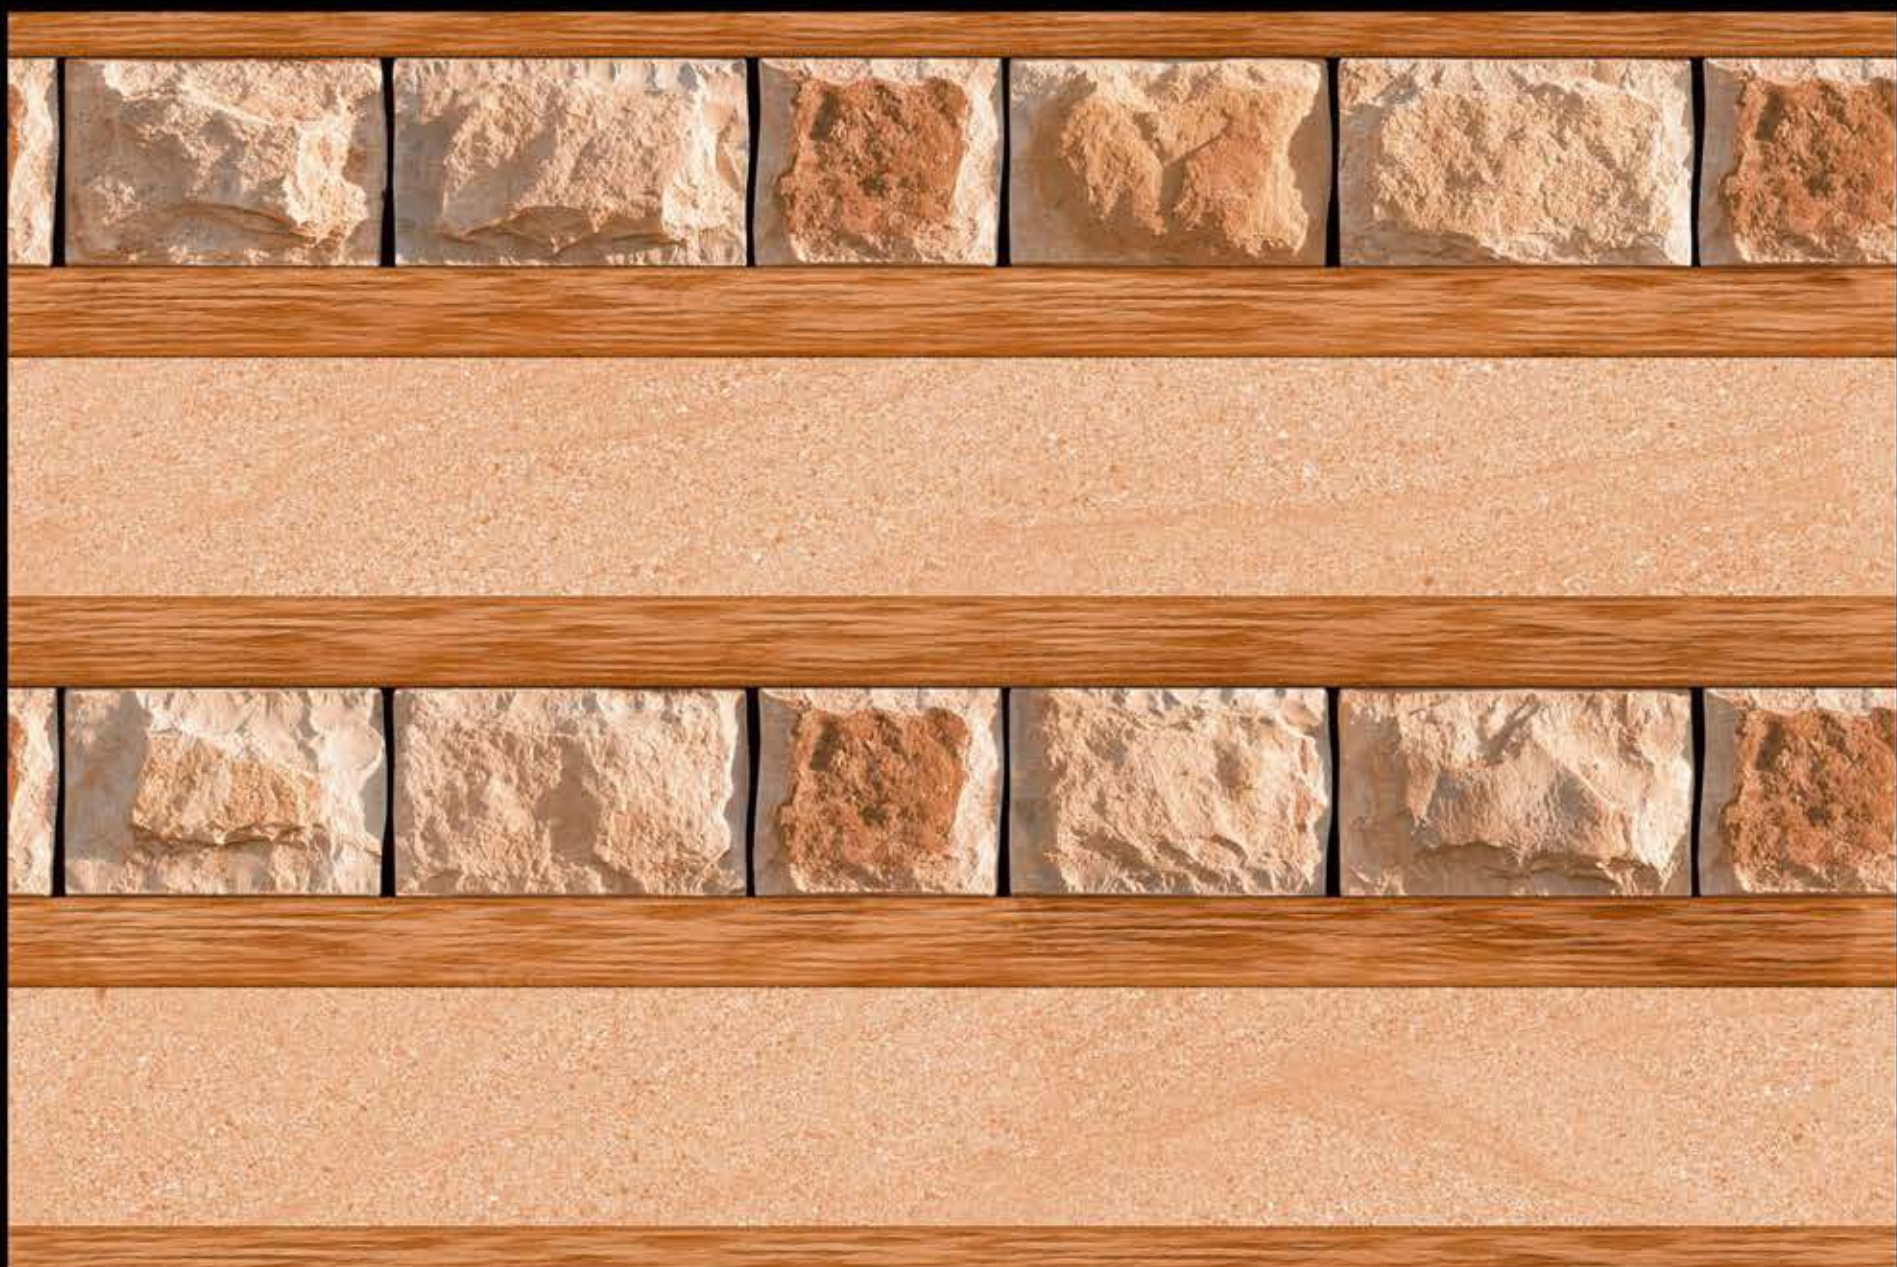

AMROCK
GERAMICA

450X300 mm Tiles Matt Elevation Series

6145 M (Random)

AMROCK
CERAMICA

450X300 mm Tiles Matt Elevation Series

6146 M (Random)

AMROCK
CERAMICA

450X300 mm Tiles Matt Elevation Series